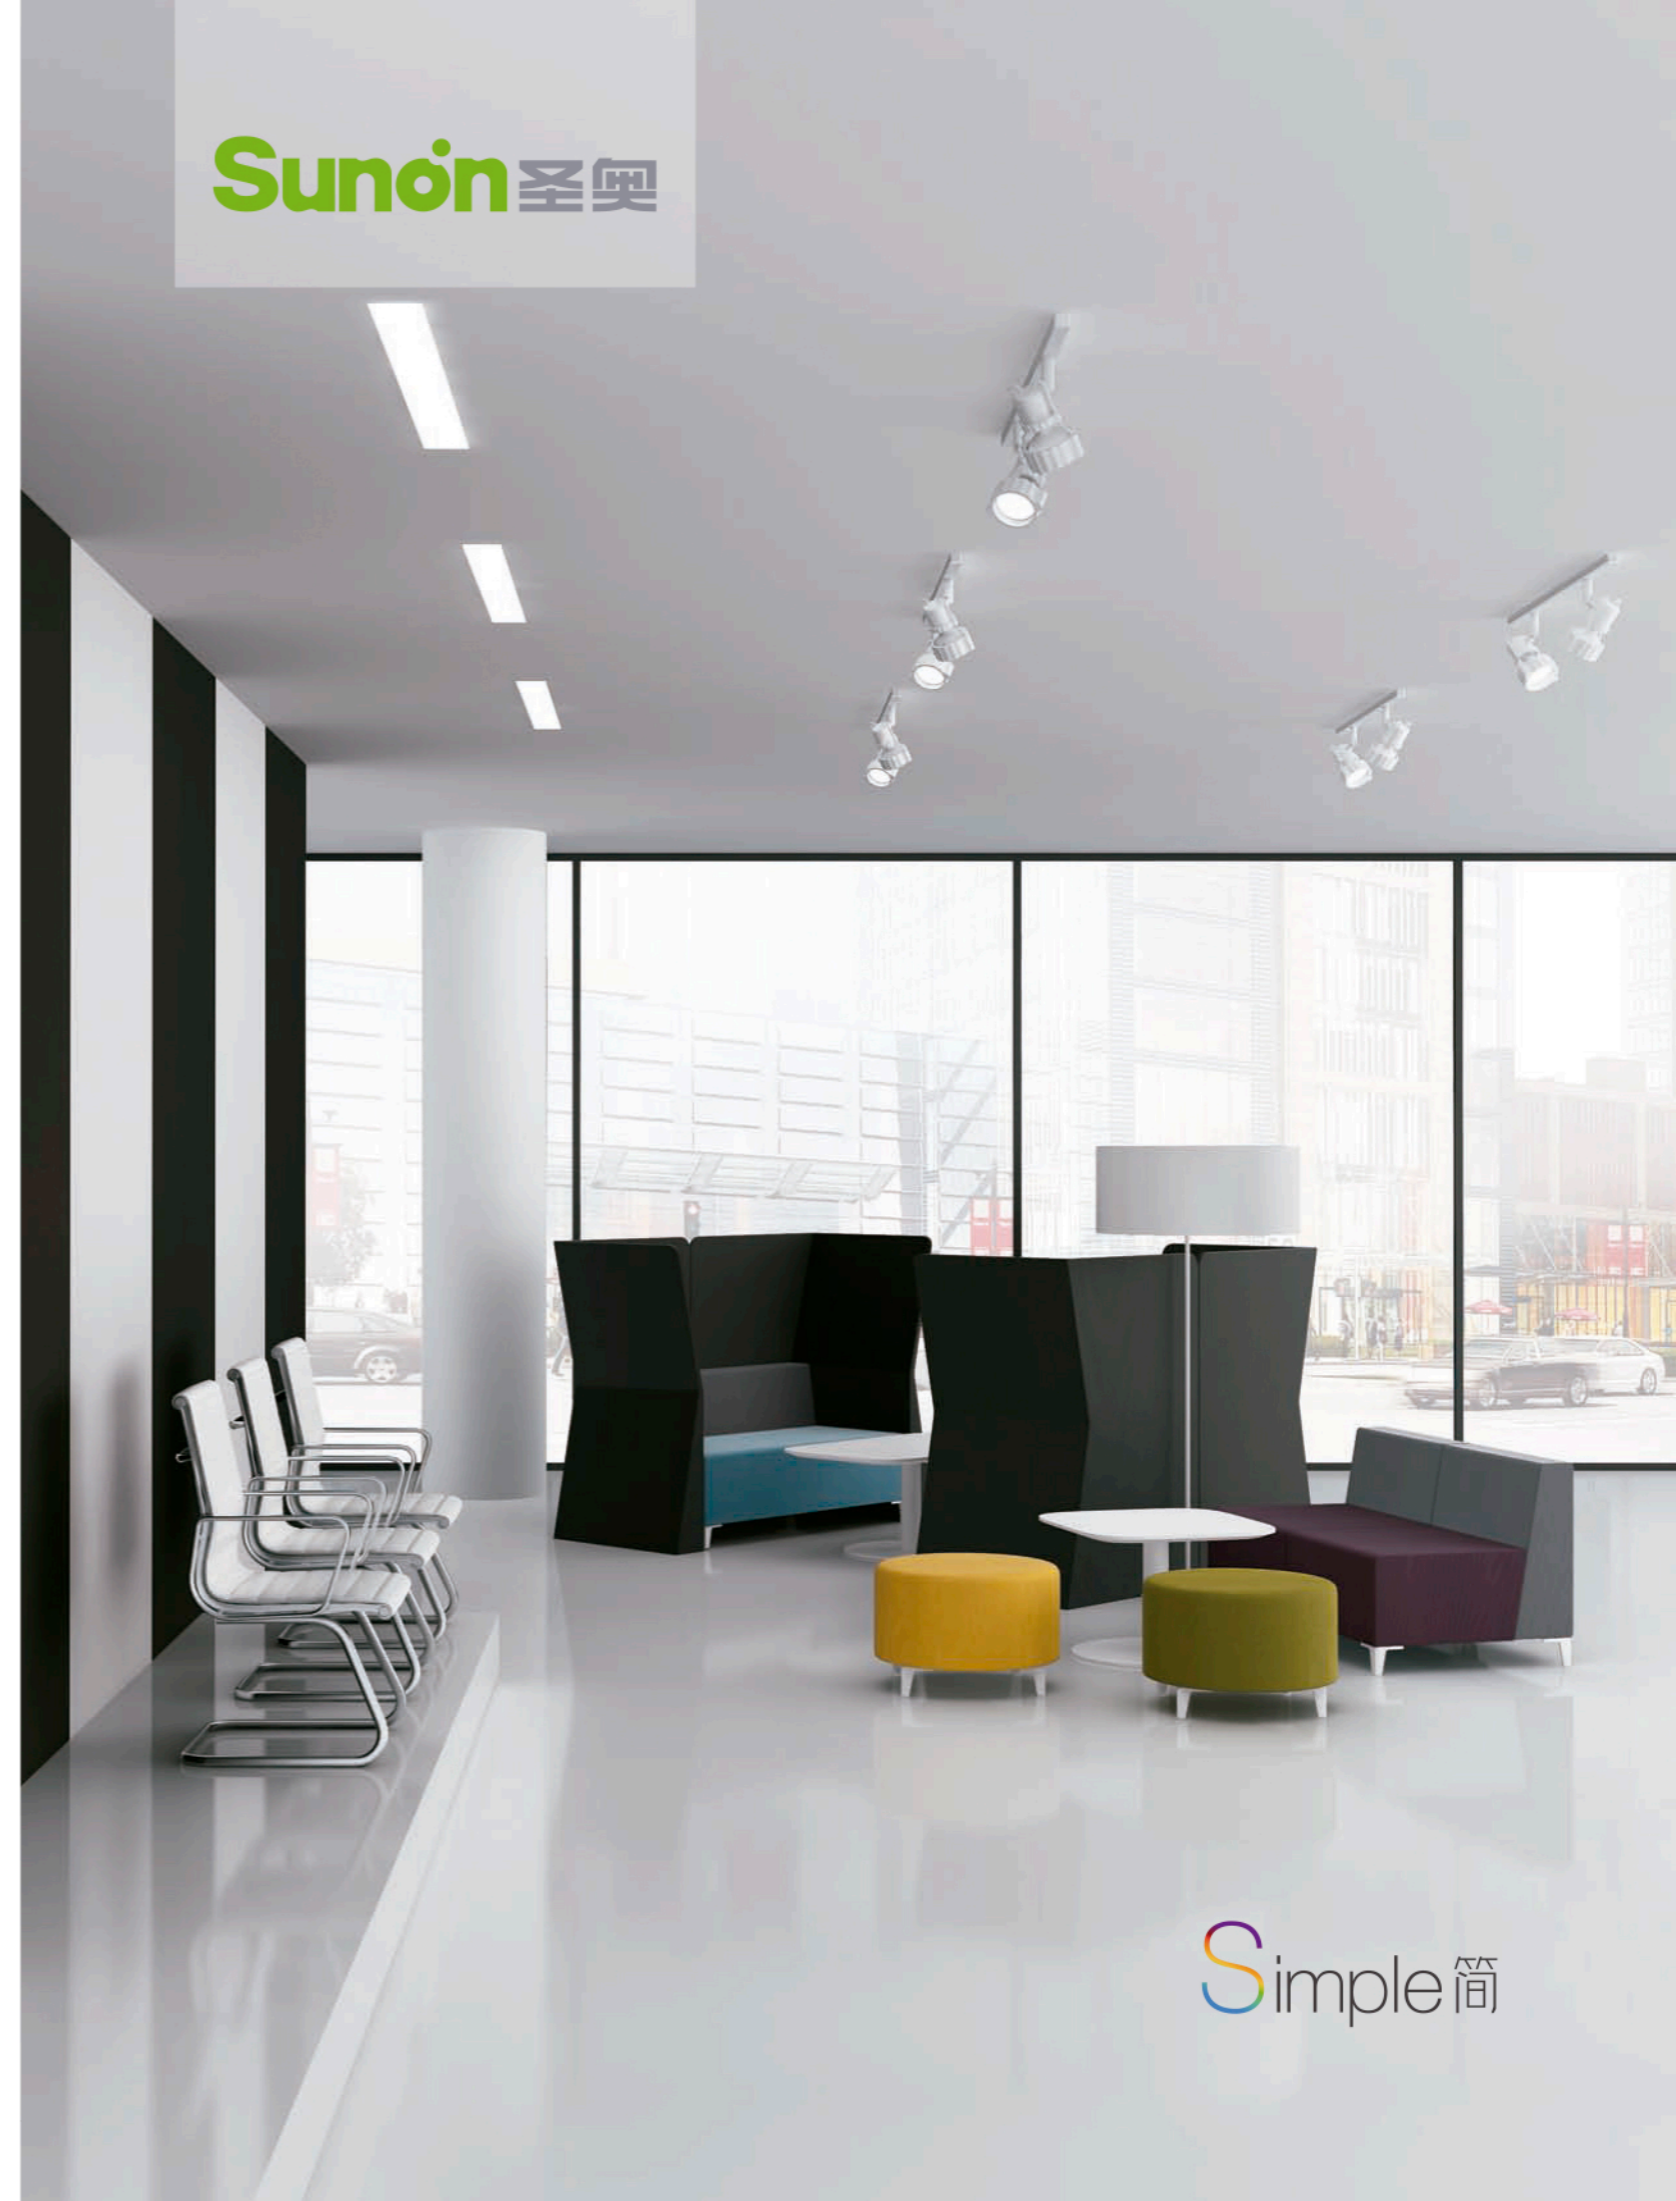

Sunón 圣奥

www.isunon.com

VI-201403P1

Sunón 圣奥

Simple 简

“简”，个性、外形一如积木般多彩轻巧。

“Simple”，with individuality and appearance just like colorfull toy brick.

折曲线轮廓屏风、几何模块沙发，勾勒简约现代风。
简——工作与生活的一种轻生态。

Scoreline scope partition、geometry modular sofa,
draw the outline of modern and simple style.
Simple——a new style of Working and life.

S322转角位
S322 Angular position

S322方脚踏
S322 Square Stool

S322圆脚踏
S322 Round Stool

S322单人位
S322 Single seat

S322内扇形位 inner sector shape
 培训分享，亲近来自“筒”式距离。
 Training sharing, make you more closer by "Simple".

S322外扇形位 inner sector shape
 色彩唤醒视觉、带来愉悦；
 麻绒亲近肌肤、舒缓压力。
 打造属于公共区域空间的轻缓、舒适感。
 Color awaken visual, bring you pleasure;
 Fabric close to the skin, and relieve your pleasure;
 Create a easy and comfortable feeling for public space.

S322双人位+屏风组合
S322 Double Seat+Partition combination

开放式办公环境中保留私密空间，满足公共交流与私密思考。

简，让空间也变得如此灵活可塑。

Open office environment with private space, to satisfy the function with public communication and personal thinking.