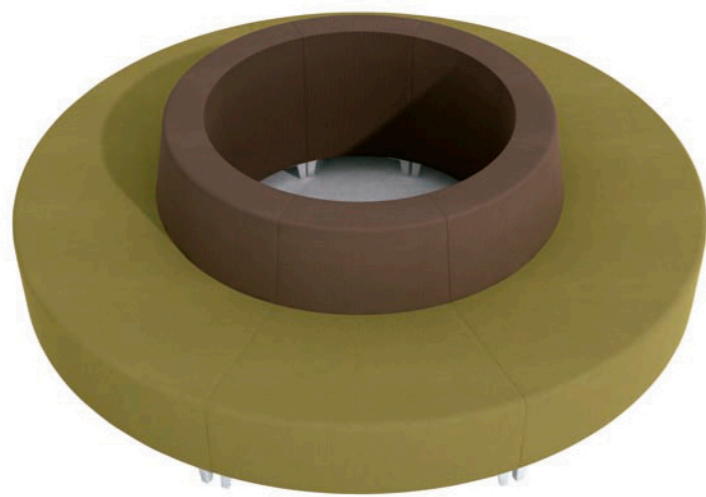

Sunón 圣奥

www.isunon.com

VI-201403P1

Sunón 圣奥

Simple 简

“简”，个性、外形一如积木般多彩轻巧。

“Simple”，with individuality and appearance just like colorfull toy brick.

折曲线轮廓屏风、几何模块沙发，勾勒简约现代风。
简——工作与生活的一种轻生态。

Scoreline scope partition、geometry modular sofa,
draw the outline of modern and simple style.
Simple——a new style of Working and life.

S322转角位
S322 Angular position

S322方脚踏
S322 Square Stool

S322圆脚踏
S322 Round Stool

S322单人位
S322 Single seat

S322内扇形位 inner sector shape
 培训分享，亲近来自“筒”式距离。
 Training sharing, make you more closer by "Simple".

S322外扇形位 inner sector shape
 色彩唤醒视觉、带来愉悦；
 麻绒亲近肌肤、舒缓压力。
 打造属于公共区域空间的轻缓、舒适感。
 Color awaken visual, bring you pleasure;
 Fabric close to the skin, and relieve your pleasure;
 Create a easy and comfortable feeling for public space.

S322双人位+屏风组合
S322 Double Seat+Partition combination

开放式办公环境中保留私密空间，满足公共交流与私密思考。

简，让空间也变得如此灵活可塑。

Open office environment with private space, to satisfy the function with public communication and personal thinking.