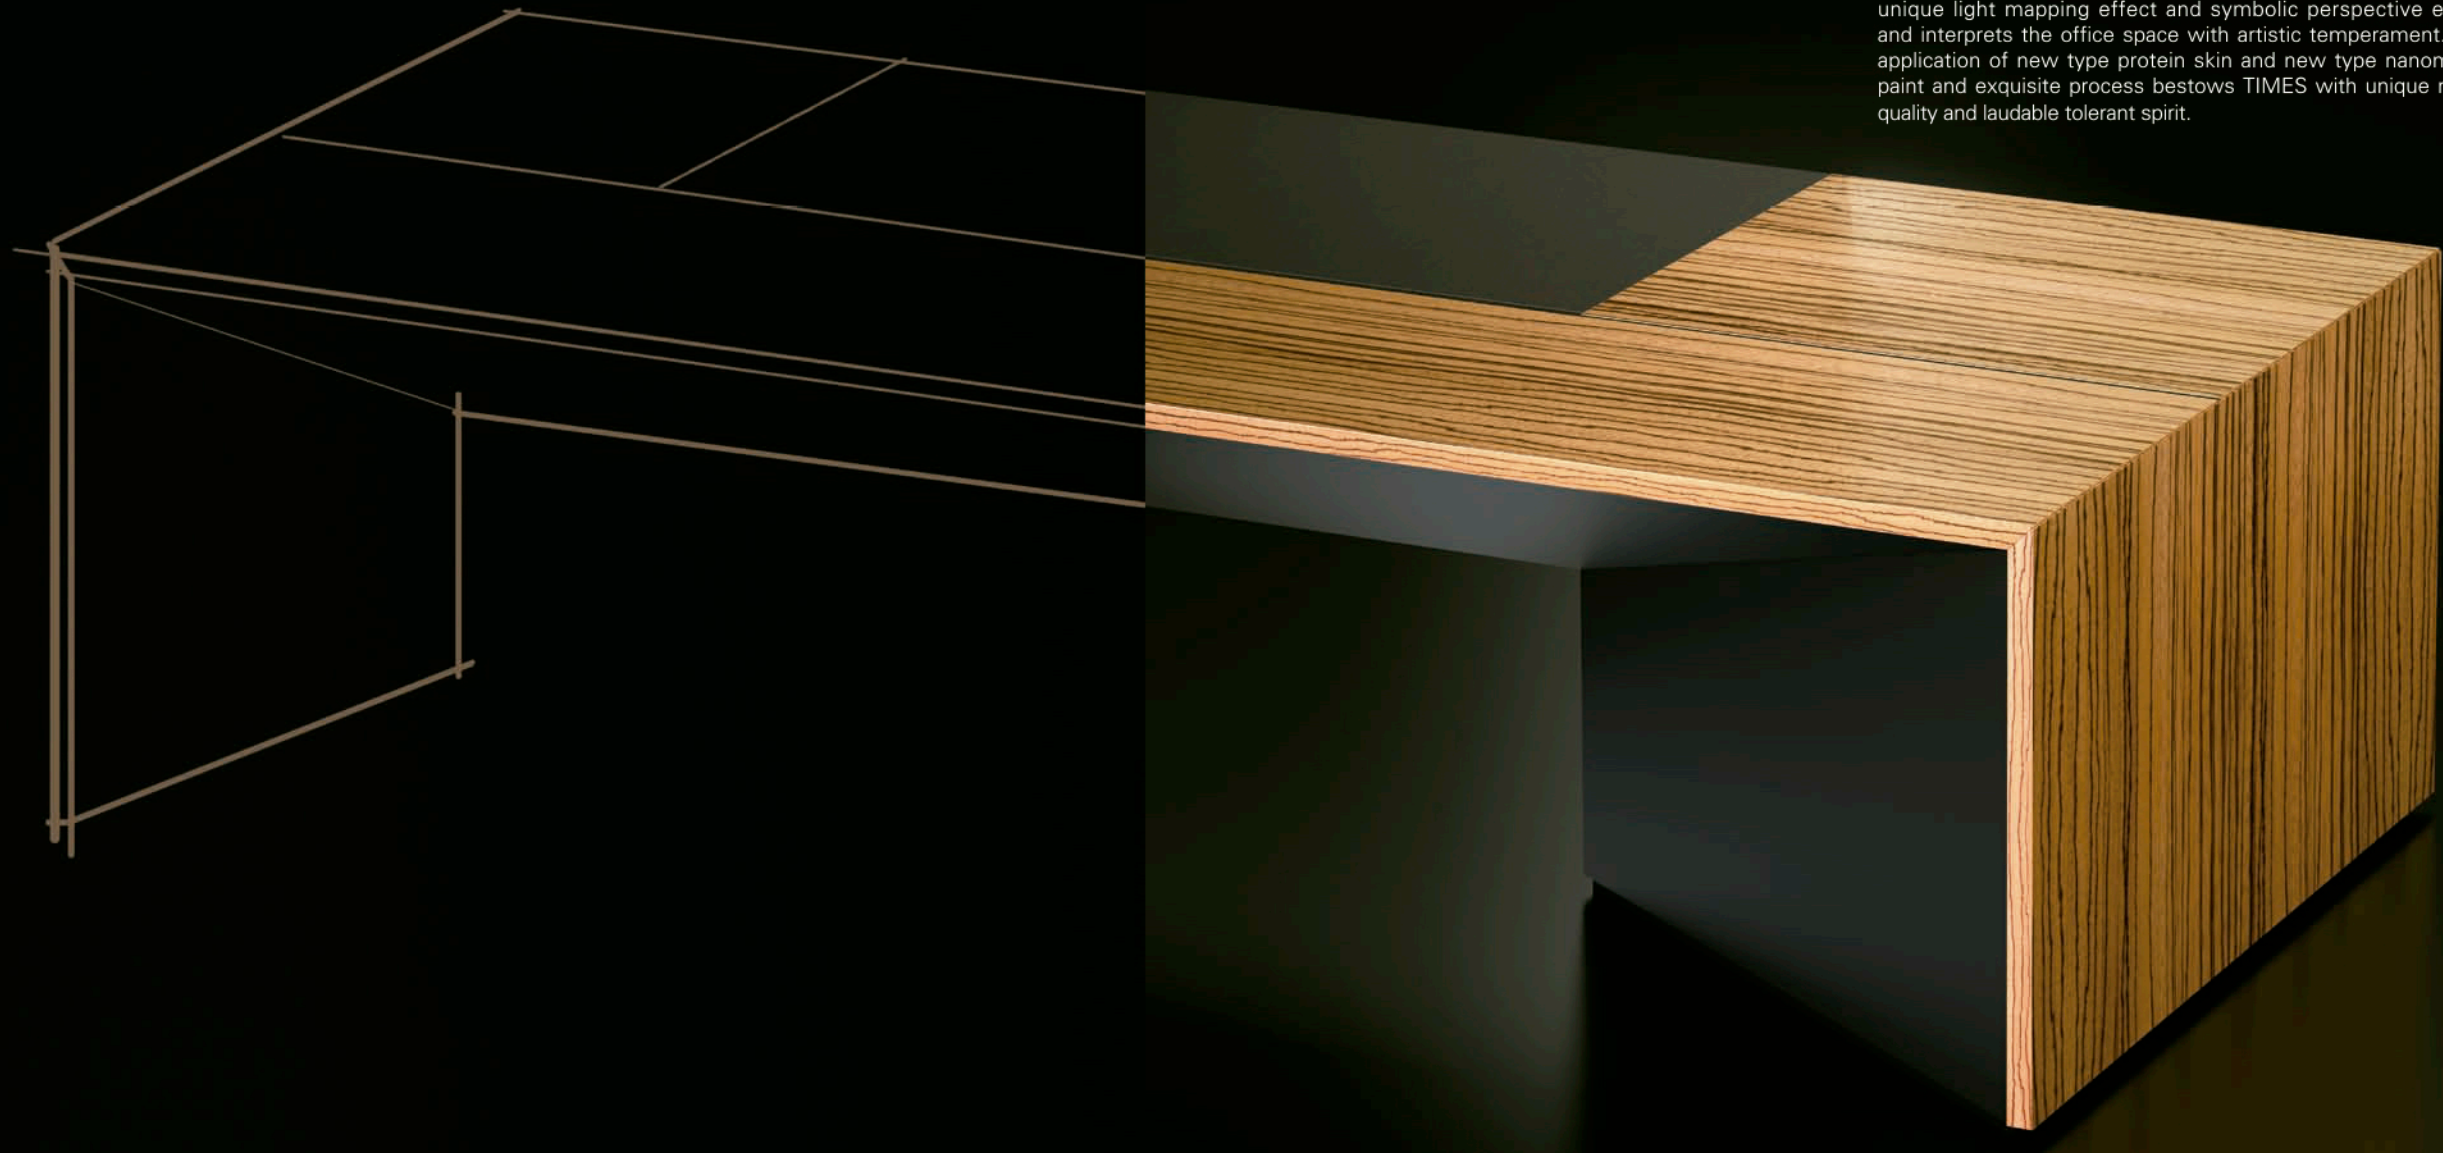

### 国际视野 高端之作

时代系列，充分吸收国际上一流建筑的设计元素，将其设计概念进行提炼和深度挖掘，并与家具设计互相融合。他创造性地借鉴了巴黎的新凯旋门建筑中的跨度设计、斜面设计和悬空设计，形成了独特的光线映射效果和标志性的透视效果，演绎了具有艺术气质的办公空间。新型蛋白皮、新型纳米漆的运用，配合精湛的工艺，赋予了时代独一无二的高贵品质和不凡气度。

### International Vision High-end Works

TIMES series fully absorbs the design elements of first-class architectures in the world, refines and deeply exploits their design concepts and integrates them with furniture design. It creatively draws on the experience of span design, inclined plane design and hanging design of the new Arch of Triumph of Paris, forms unique light mapping effect and symbolic perspective effect and interprets the office space with artistic temperament. The application of new type protein skin and new type nanometer paint and exquisite process bestows TIMES with unique noble quality and laudable tolerant spirit.