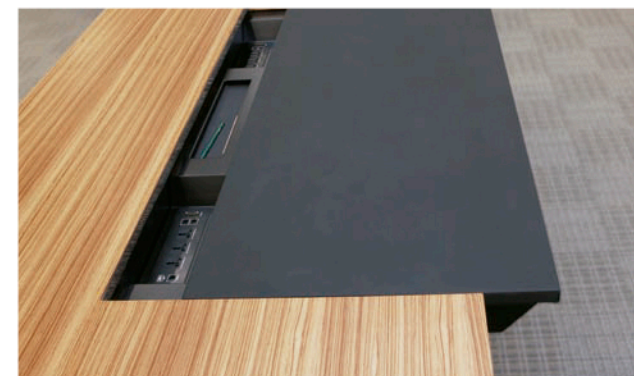

抽拉台面 走线槽  
Drawing table top, wiring channel

桌面走线  
Wiring of table top

侧柜收纳功能  
Storage function of side cabinet

时代文件柜充分考虑展示与储物的双重功能，开放的搁板上或陈列着书籍，或收藏着红酒，或者还可以停放一辆至爱的赛车模型，而一切私密的物品则都可以分别隐藏进上下两端的收纳柜中。

The filing cabinet of STATUS fully considers the double functions of display and storage. Open-ended shelf is exhibited with books, or collected with red wine, or displayed one beloved model of racing car. All private articles can be separately hidden at the storage cabinet at both upper and lower end.