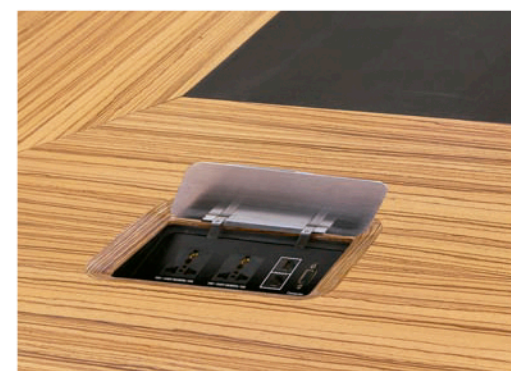

文件柜左侧可打开收纳衣物  
Filing cabinet can be opened from the left side for storing clothes.

自动门收纳柜，轻松开合  
Storage cabinet with automatic door can be opened and closed easily.

LED 灯，增加了展示性和实用性  
LED lamp adds display effect and practicability.

上掀门设计，轻松收纳，自在拿取  
Hatchback design door, easily store and take out.

深斑马木纹简配文件柜，内敛儒雅  
Deep zebra file cabinet with restrained elegance.

时代为了迎合不同办公空间的不同功能，不同设计，配备专属矮柜。  
统一的风格，让时代的出现永远成为一道最亮丽的风景线。

In order to cater to different functions and design of different office spaces,  
STATUS equips with exclusive low cabinets. Unified style makes STATUS  
become the most bright and beautiful landscape.

会议桌线盒  
Wire box of conference table

会议桌走线功能  
Wiring function of conference table

如何为洽谈营造一个既高贵又轻松的氛围？时代有答案。延承时代系列的斜面设计，一张充满设计感的方形洽谈桌，为我们创造了一个松弛有致的洽谈氛围。

How to create a both noble and relaxed atmosphere for negotiation? STATUS gives an answer. It inherits inclined plane design and span design of STATUS series. A square desk full of design sense can create a relaxed negotiation atmosphere for us.