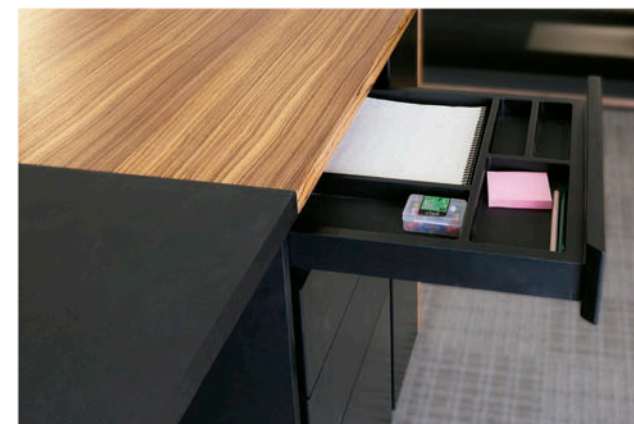

#### "STATUS Temperament" of Storage

In STATUS, the storage space of one executive desk must also be full of sense of modern times and creativity. The creative design of combining drawer with small cabinet makes storage freer and more convenient and makes working more orderly and high-efficient.

抽拉台面 走线槽  
Drawing table top, wiring channel

桌面走线  
Wiring of table top

侧柜收纳功能  
Storage function of side cabinet

时代文件柜充分考虑展示与储物的双重功能，开放的搁板上或陈列着书籍，或收藏着红酒，或者还可以停放一辆至爱的赛车模型，而一切私密的物品则都可以分别隐藏进上下两端的收纳柜中。

The filing cabinet of STATUS fully considers the double functions of display and storage. Open-ended shelf is exhibited with books, or collected with red wine, or displayed one beloved model of racing car. All private articles can be separately hidden at the storage cabinet at both upper and lower end.

文件柜左侧可打开收纳衣物  
Filing cabinet can be opened from the left side for storing clothes.

自动门收纳柜，轻松开合  
Storage cabinet with automatic door can be opened and closed easily.

LED 灯，增加了展示性和实用性  
LED lamp adds display effect and practicability.