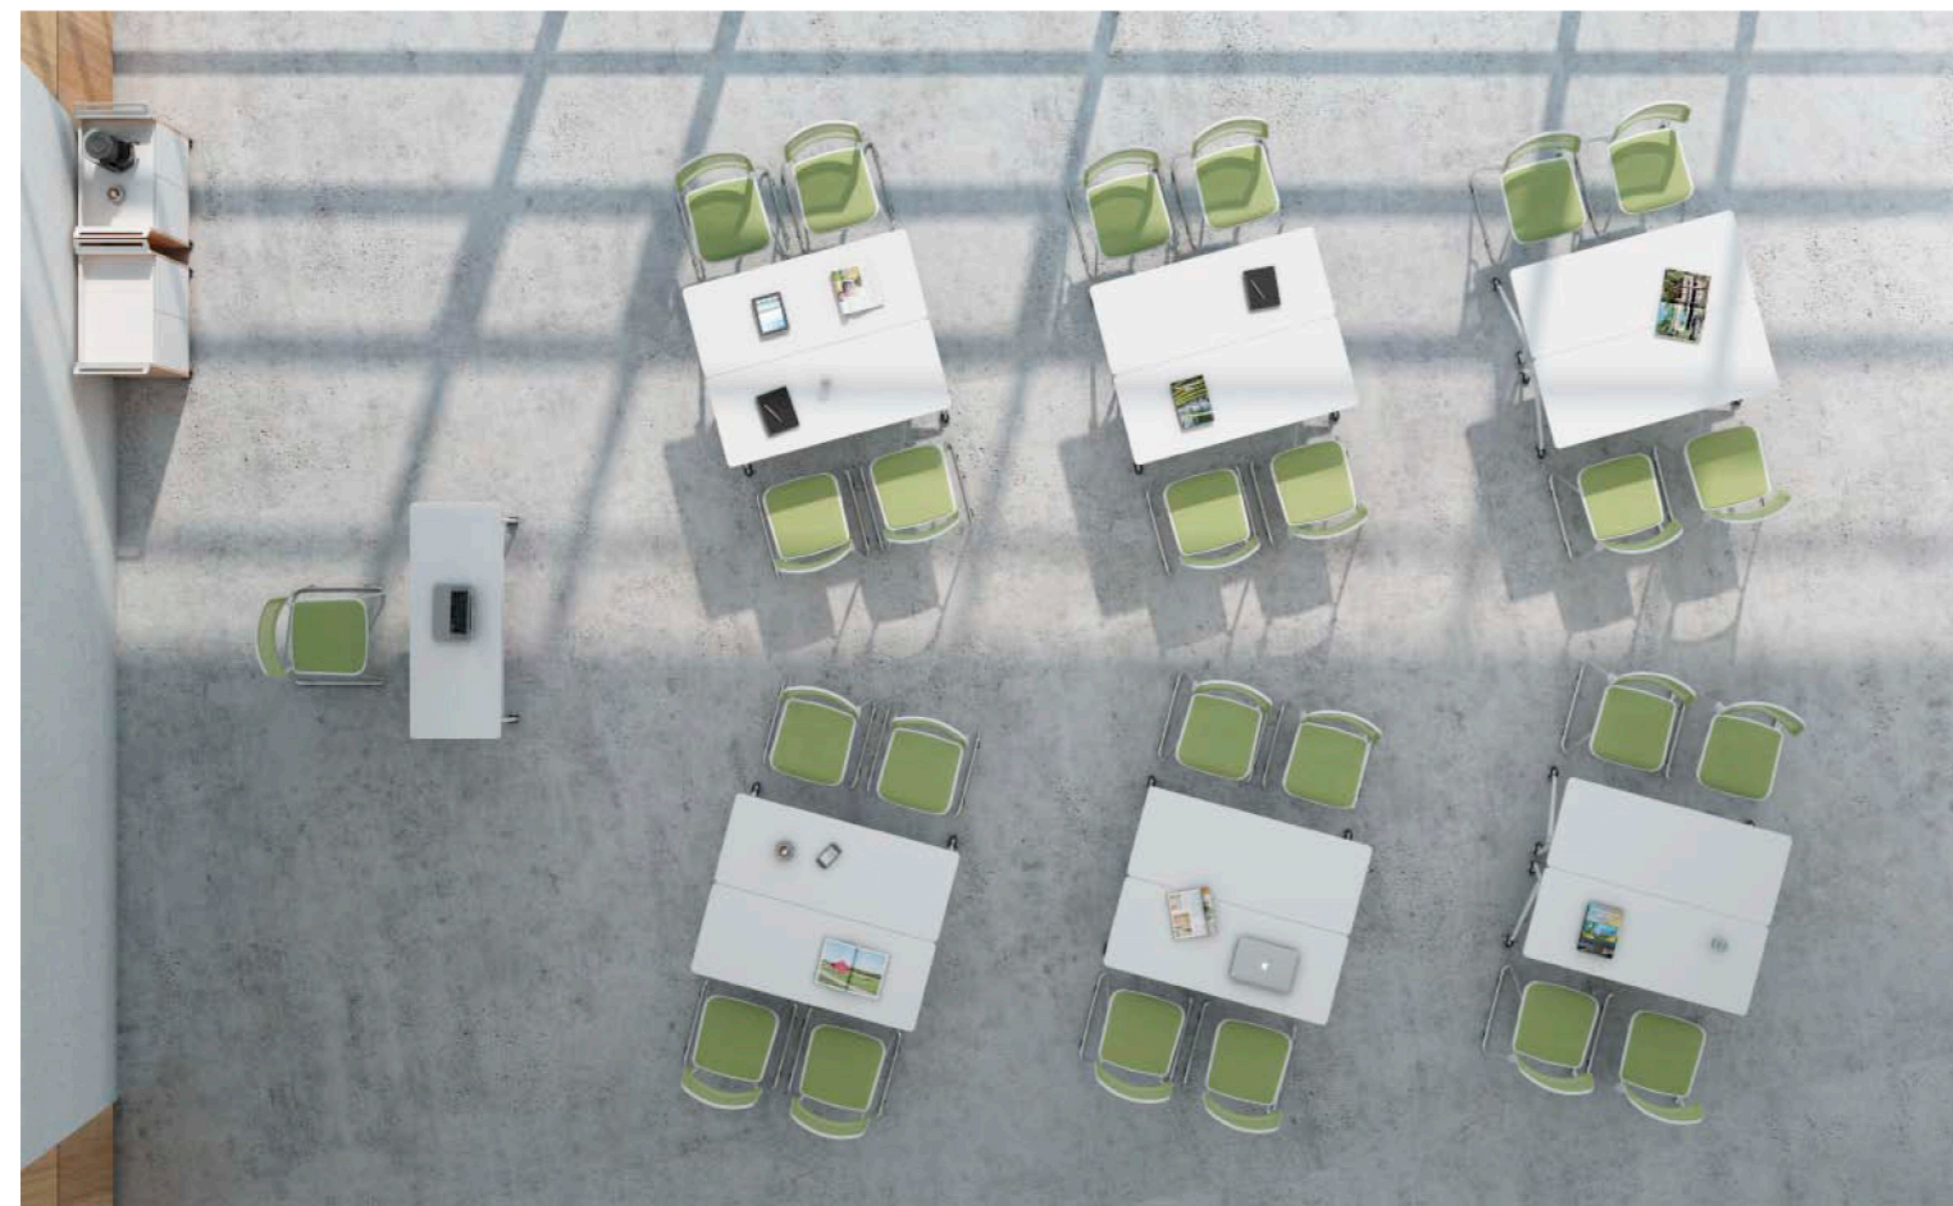

多元化的组合方式
及灵巧的变化能力
带来多重空间体验,
Welss 系列无差别
化融入各需求体系,
完美展现多功能搭
配的巧妙运用。

Multi-combination and its
smart flexibility bring the
people enjoyable
experience of spaces.

Mandis 系列人字型组合方式, 适用于小班化教学及培训。
Mandis series for herringbone combination, which is suitable for
small-sized education and training.