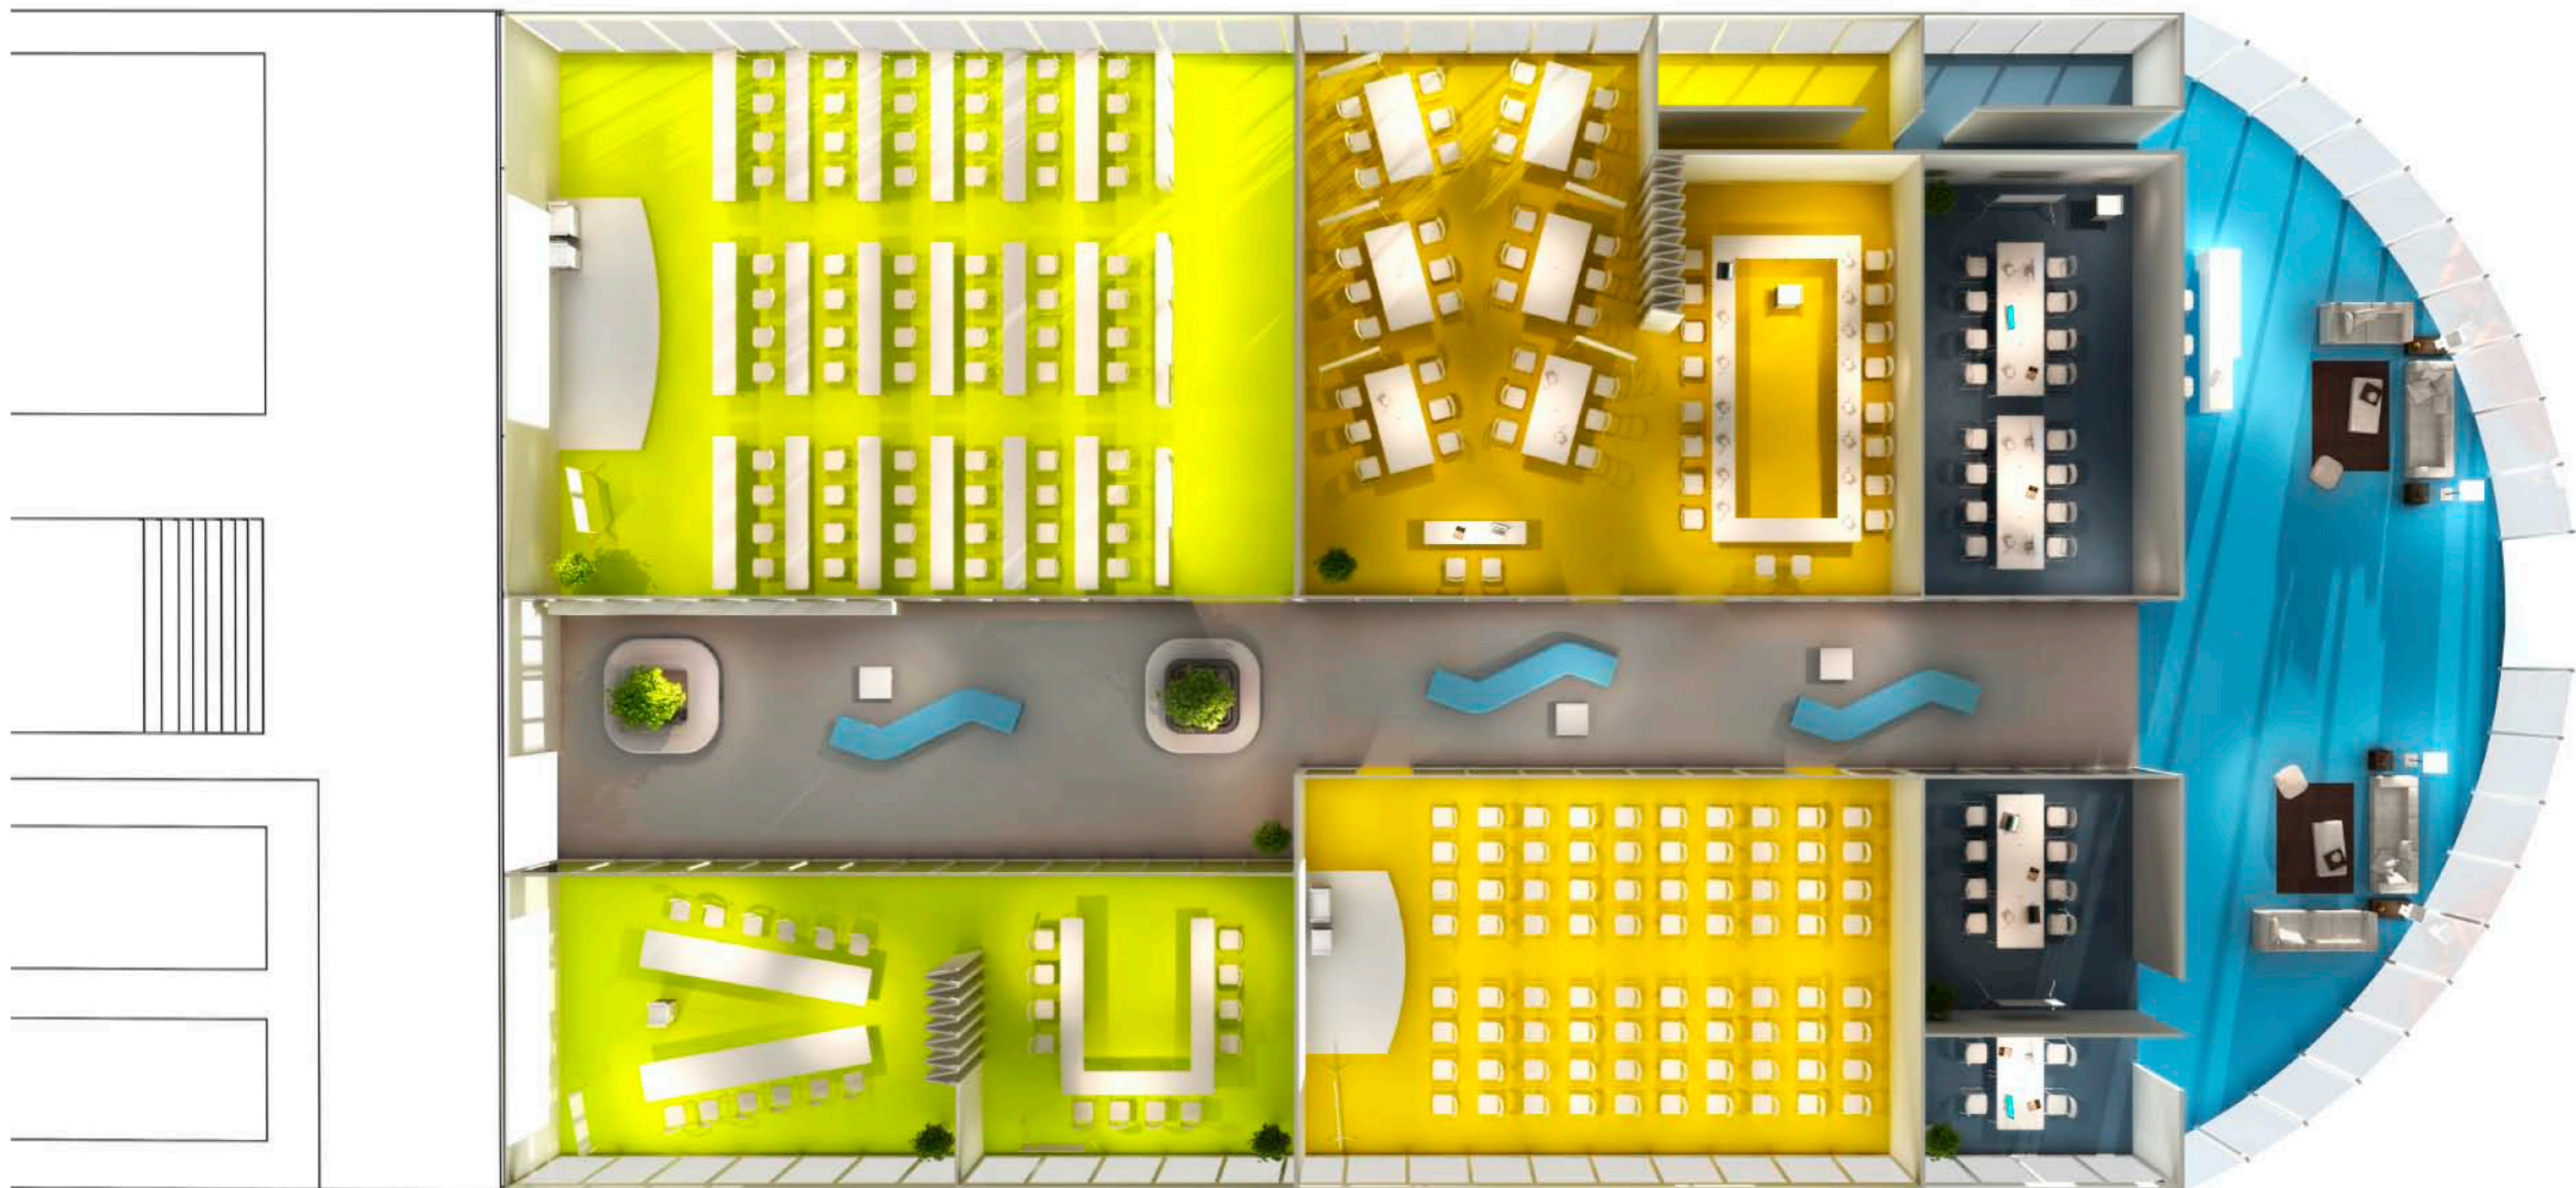

Mandis  
Trans  
Welss  
多功能空间系列  
Multifunctional space series

我们创造空间, 空间的价值在于创造价值。  
We create space, because the space significance  
lies in the creation of value.

Mandis 系列, Trans 系列, Welss 系列, 组成多功能空间系列产品。  
满足会议, 洽谈, 讨论, 学习等多种需求。

Mandis, Trans and Welss series form the multifunctional products for spaces, satisfying the needs for meeting, negotiation, discussion and study.

多元化的组合方式  
及灵巧的变化能力  
带来多重空间体验,  
Welss 系列无差别  
化融入各需求体系,  
完美展现多功能搭  
配的巧妙运用。

1. 变革连接设计，Mandis 点睛之笔。
  2. 桌下书架，满足培训收纳需要。
  3. 左右拉扣，单手操作，轻松实现翻转。
  4. 桌板下方隐藏拼接件，方便在需要时使用
1. New connection design is the Mandis's highlight.  
2. File holder in desk, meets the training demand.  
3. Buttons on both sides, is convenient to be operated and flipped.  
4. The bottom of the table plate hidden stitching, and easy to use in the splicing of the need.

Trans 的 V 型组合方式，金属质感和木纹的搭配毫无违和感，精致大气，让视野更为开阔，适用于演讲，授课及培训等多功能空间需求。

V-combination of Trans series highlights the harmonious collocation between metal and wood grain. Fine and magnificent arrangement broaden your horizon, suitable for speech, giving lessons and training.