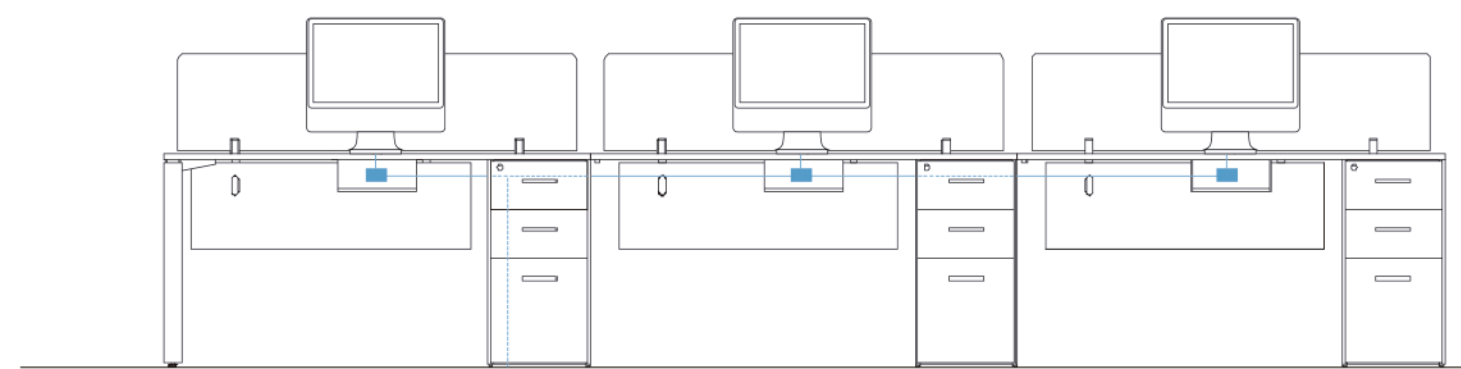

“十”字型工位
为员工提供更多的自主空间，利于独立工作思考，即使身处开放式的办公室也不会受到干扰。
+ shape workstation
More free space for staff to work and think independently. Not disturbed even with open office.

灵致会议桌
至繁归于至简，简约线条也可以演绎强大功能。三处钢脚上线，两点桌面出线，加长的会议尺寸，轻松驾驭多人会议。
Linz Meeting Desk
Simple replaces complication. Simple line includes strong functions. Steel legs with 3 wire spots in, top with 2 wire spots out, lengthening desk size satisfying meet request for multi people.

Wiring system graph

桌下线盒，有效规整电源、网线等，保证工作位的整洁。并且通过柜体走线孔，可轻松使走线横向贯穿整个工作站。
Wire box under top. Effectively arranges power, reticle, etc. and keeps workstation tidy.

Executive Table

主管桌
DL68
2090W*1900D*750H
2280W*1900D*750H

主管桌
DL66
1600W*1600D*750H
1800W*1600D*750H

单人职员位主桌
DL60
1200W*1600D*750H
1400W*1600D*750H
1500W*1600D*750H
1600W*1600D*750H

Meeting Table

会议桌
DL71
2400W*1200D*750H

会议桌
DL72
2800W*1400D*750H
3200W*1400D*750H
3600W*1400D*750H

洽谈桌
DL70
1000W*1000D*750H

Workstation

单人职员位续桌
DL620
1200W*1600D*750H
1400W*1600D*750H
1500W*1600D*750H
1600W*1600D*750H

两人工作位主桌
DL61
1200W*1212D*750H
1400W*1412D*750H
1500W*1412D*750H
1600W*1412D*750H

两人工作位续桌
DL621
1200W*1212D*750H
1400W*1412D*750H
1500W*1412D*750H
1600W*1412D*750H