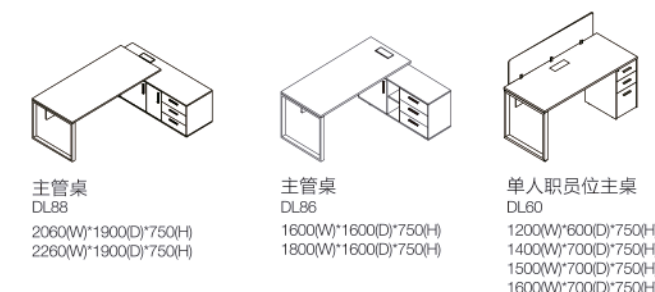

“十”字型工位
为员工提供更多的自主空间，利于独立工作思考，即使身处开放式的办公室也不会受到干扰。
+ shape workstation
More free space for staff to work and think independently. Not disturbed even with open office.

灵致会议桌
至繁归于至简，简约线条也可以演绎强大功能。三处钢脚上线，两点桌面出线，加长的会议尺寸，轻松驾驭多人会议。
Linz Meeting Desk
Simple replaces complication. Simple line includes strong functions. Steel legs with 3 wire spots in, top with 2 wire spots out, lengthening desk size satisfying meet request for multi people.

Wiring system graph

桌下线盒，有效规整电源、网线等，保证工作位的整洁。并且通过柜体走线孔，可轻松使走线横向贯穿整个工作站。
Wire box under top. Effectively arranges power, reticle, etc. and keeps workstation tidy.

Executive Table

主管桌
DL68
2090W*1900D*750H
2280W*1900D*750H

主管桌
DL66
1600W*1600D*750H
1800W*1600D*750H

单人职员位主桌
DL60
1200W*1600D*750H
1400W*1600D*750H
1500W*1600D*750H
1600W*1600D*750H

Meeting Table

会议桌
DL71
2400W*1200D*750H

会议桌
DL72
2800W*1400D*750H
3200W*1400D*750H
3600W*1400D*750H