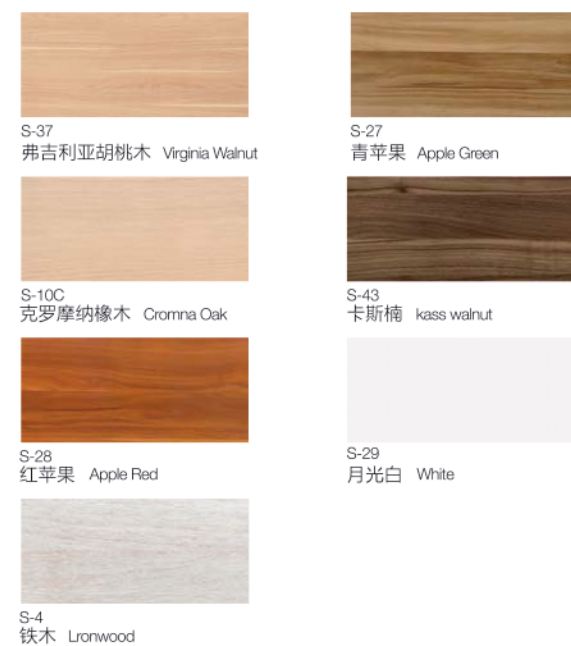

Sunon 圣奥

Material