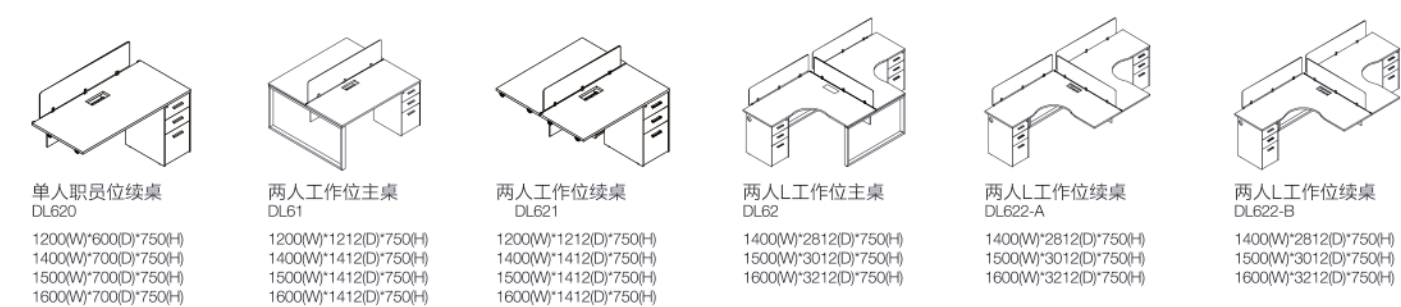

Wiring system graph

桌下线盒，有效规整电源、网线等，保证工作位的整洁。并且通过柜体走线孔，可轻松使走线横向贯穿整个工作站。
Wire box under top. Effectively arranges power, reticle, etc. and keeps workstation tidy.

Executive Table

主管桌
DL68
2090W*1900D*750H
2280W*1900D*750H

主管桌
DL66
1600W*1600D*750H
1800W*1600D*750H

单人职员位主桌
DL60
1200W*1600D*750H
1400W*1600D*750H
1500W*1600D*750H
1600W*1600D*750H

Meeting Table

会议桌
DL71
2400W*1200D*750H

会议桌
DL72
2800W*1400D*750H
3200W*1400D*750H
3600W*1400D*750H

洽谈桌
DL70
1000W*1000D*750H

Workstation

单人职员位续桌
DL620
1200W*1600D*750H
1400W*1600D*750H
1500W*1600D*750H
1600W*1600D*750H

两人工作位主桌
DL61
1200W*1212D*750H
1400W*1412D*750H
1500W*1412D*750H
1600W*1412D*750H

两人工作位续桌
DL621
1200W*1212D*750H
1400W*1412D*750H
1500W*1412D*750H
1600W*1412D*750H

两人L工作位主桌
DL62
1400W*2812D*750H
1500W*3012D*750H
1600W*3212D*750H

两人L工作位续桌
DL622-A
1400W*2812D*750H
1500W*3012D*750H
1600W*3212D*750H

两人L工作位续桌
DL622-B
1400W*2812D*750H
1500W*3012D*750H
1600W*3212D*750H

Workstation combination