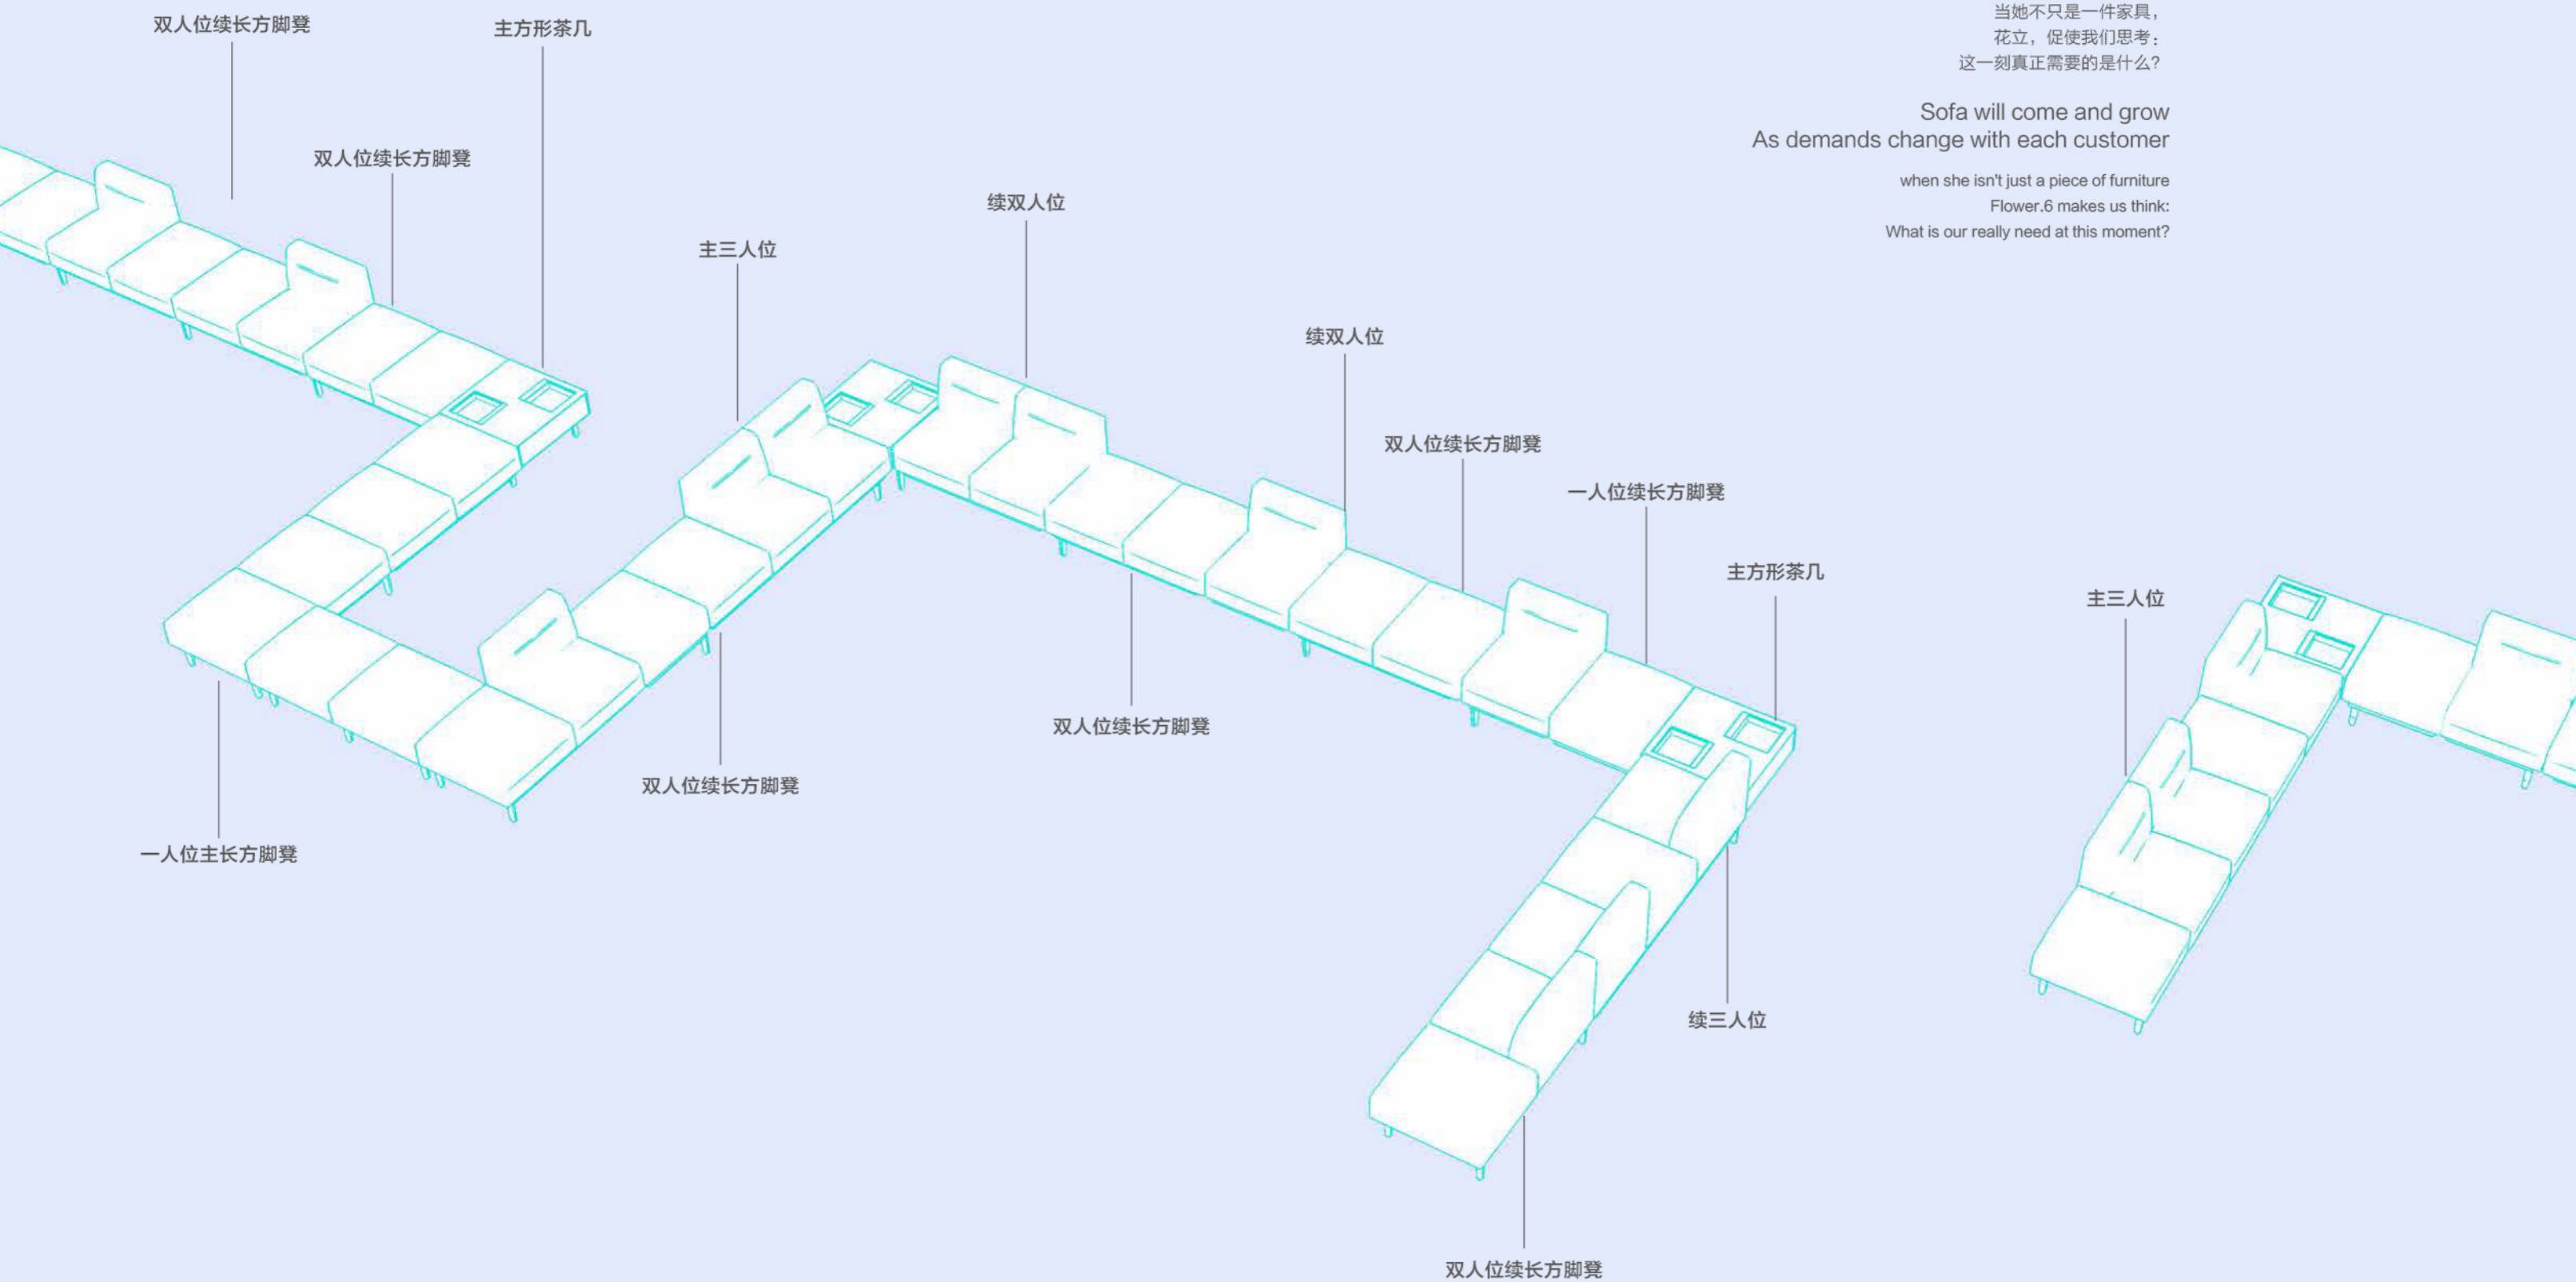

“生长的沙发”

随着使用者需求而变化

当她不只是一件家具，
花立，促使我们思考：
这一刻真正需要的是什么？

Sofa will come and grow
As demands change with each customer

when she isn't just a piece of furniture
Flower.6 makes us think:
What is our really need at this moment?