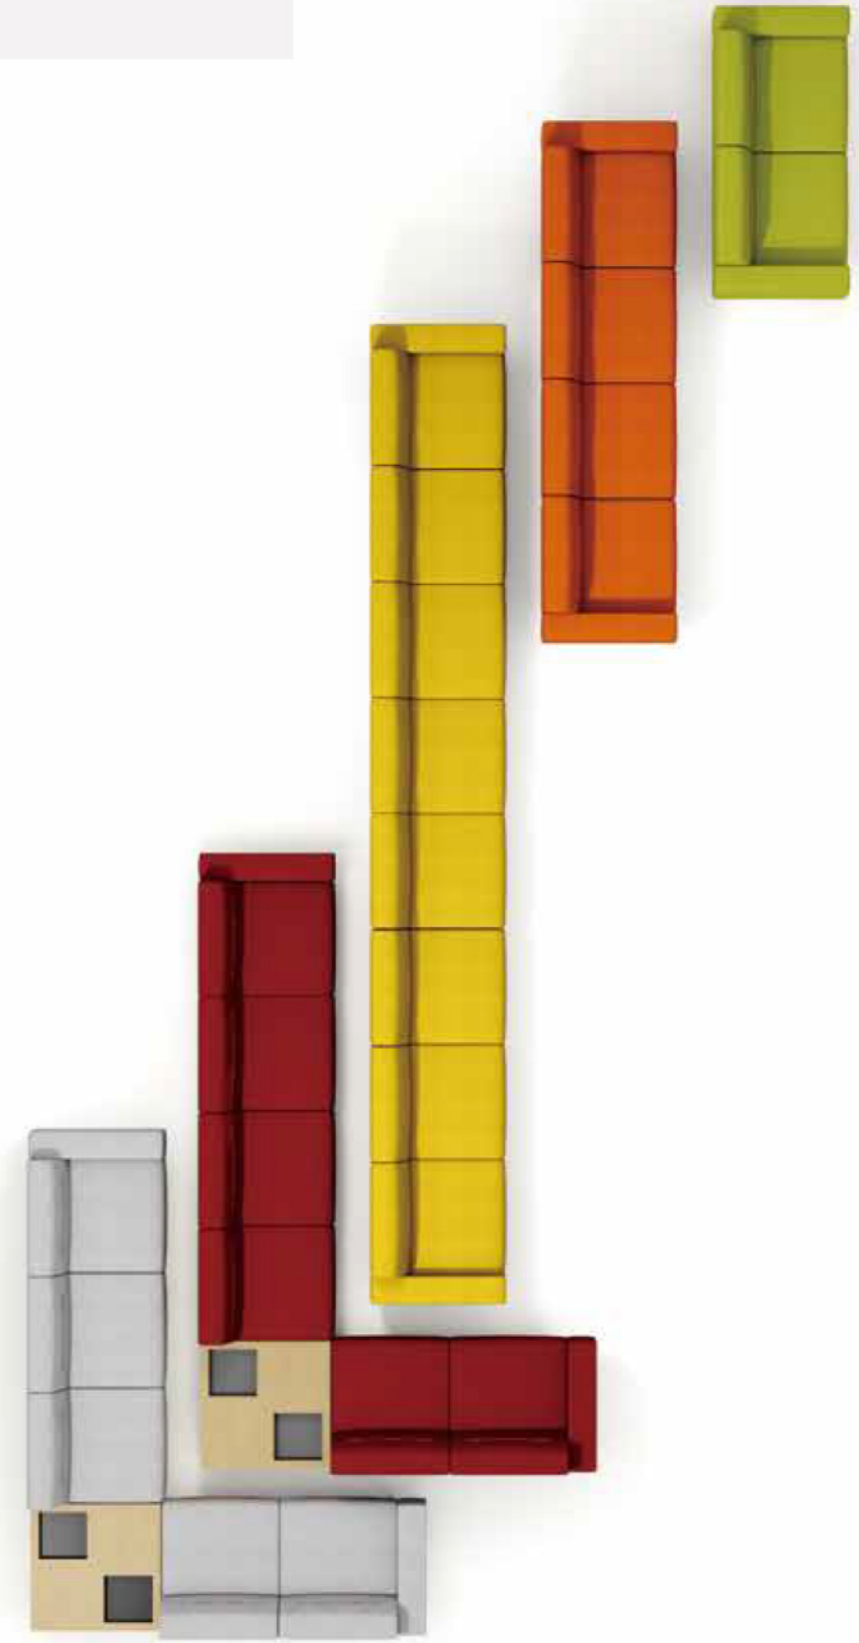

Sunón 圣奥

www.isunon.com

Sunón 圣奥

花立 / Flower.6

“生长的沙发”

随着使用者需求而变化

当她不只是一件家具，
花立，促使我们思考：
这一刻真正需要的是什么？

Sofa will come and grow
As demands change with each customer

when she isn't just a piece of furniture
Flower.6 makes us think:
What is our really need at this moment?

顺应自然 自由变化

花立系列强调自然的回归，顺应各种需求变化，
高效利用办公空间，展现出了人与自然的一种均衡之美。

Just let it be, free variation

The series of Flower.6 emphasize natural regression ,
meet the changeable need.
To make the most efficient use of the office space ,
showing the balance of beauty between human and nature.

一字位 任意延伸

一条动线，整个空间充满流线型和紧凑感。
两种朝向，传递出更为人性化的设计理念。

Liner -workstation , extend at will.

A lively line , the space owns fairshaped and tight-feeling.
Two ways , delivering the concept of more humanized design.