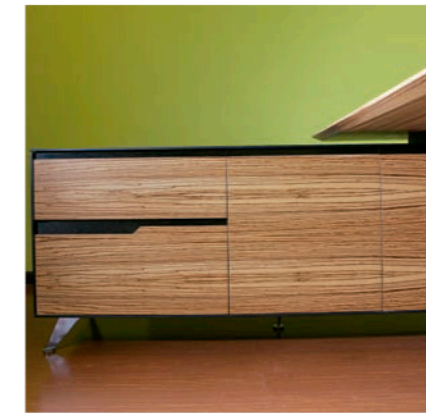

轻盈有型 个性飞扬

至薄的追求，不只是 iphone4，不只是 ipad2 能做到。在 sharp，8mm 的薄边设计，蕴含着时尚的审美体验，代表着极简的办公态度。独特轻盈的鸭嘴设计，是一种个性飞扬的现代办公新形态。

Light, stylish and personal

Not only iphone4 or ipad2 can reach extreme thinness. In Sharp, the featheredge design of 8mm contains the experience of fashion aesthetics and represents the office attitude of extreme simplicity. The unique and light duck-mouth design represents the modern office attitude of showing off one's personality.

线盒关闭状态
Closing state of line box

智能控制，线盒打开状态中
Intelligent control, Opening state of line box

线盒使用状态
Using state of line box

柜体用装饰带代替常规拉手，简洁大方。
Cabinet body uses cummerbund instead of conventional handles, concise and generous.