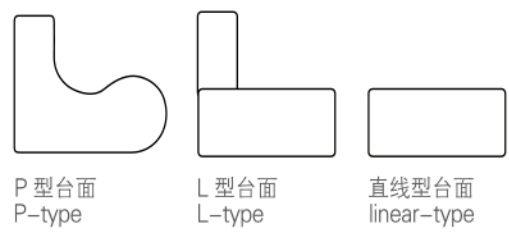

防火饰面板系列
Anti-fire faceplate series

P17-P26

普通线盒走线方式
Wiring methods of common line boxes

普通线盒翻开走线方式
Shell-open methods of common line boxes

轻盈的造型、极简的挡板、时尚的风范，为前沿产业的高级白领们提供了一方边工作边享受的天地。

Lightsome modeling, extremely brief baffles and fashionable style offer senior white-collar elite in the pioneering industry the space to work and enjoy at the same time.

P 型台面
P-type

L 型台面
L-type

直线型台面
linear-type

Sharp 的防火板系列，在面板造型上更趋于灵活，有直线型、字母 L 型、字母 P 型等多种形状供选择，适合不同的办公空间和办公需求。

Sharp anti-fire plate series are more flexible in faceplate molding, and offer various shapes such as linear, L-type and P-type for different office rooms and requirements.