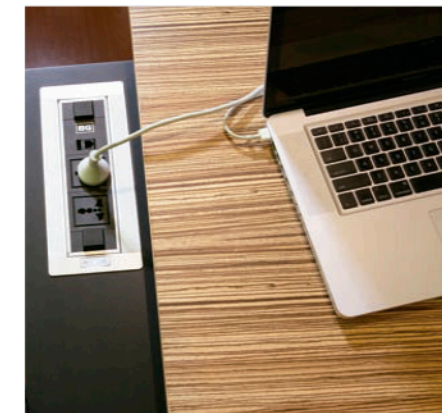

轻盈有型 个性飞扬

至薄的追求，不只是 iphone4，不只是 ipad2 能做到。在 sharp，8mm 的薄边设计，蕴含着时尚的审美体验，代表着极简的办公态度。独特轻盈的鸭嘴设计，是一种个性飞扬的现代办公新形态。

Light, stylish and personal

Not only iphone4 or ipad2 can reach extreme thinness. In Sharp, the featheredge design of 8mm contains the experience of fashion aesthetics and represents the office attitude of extreme simplicity. The unique and light duck-mouth design represents the modern office attitude of showing off one's personality.

线盒关闭状态
Closing state of line box

智能控制，线盒打开状态中
Intelligent control, Opening state of line box

线盒使用状态
Using state of line box

柜体用装饰带代替常规拉手，简洁大方。
Cabinet body uses cummerbund instead of conventional handles, concise and generous.