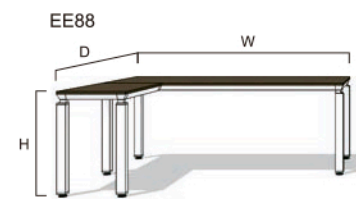

- 1600W * 1800D * 760H
- 1800W * 1800D * 760H
- 2000W * 2200D * 760H
- 2200W * 2200D * 760H
- 2400W * 2200D * 760H