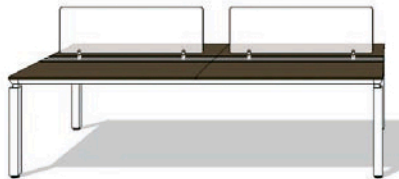

Meeting Table

1200W * 1420D * 760H
1400W * 1420D * 760H
1500W * 1420D * 760H
1600W * 1620D * 760H
1800W * 1620D * 760H

1200W * 1420D * 760H
1400W * 1420D * 760H
1500W * 1420D * 760H
1600W * 1620D * 760H
1800W * 1620D * 760H

2300W * 1620D * 760H

2300W * 1620D * 760H

EE68

2400W * 1420D * 760H   3600W * 1420D * 760H
2800W * 1420D * 760H   4200W * 1420D * 760H
3000W * 1420D * 760H   4500W * 1420D * 760H
3200W * 1620D * 760H   4800W * 1620D * 760H

3000W * 1620D * 760H
3600W * 1620D * 760H
4600W * 1620D * 760H

1000W * 1000D * 760H
1200W * 1200D * 760H

1200W * 500D * 760H
1400W * 500D * 760H
1600W * 500D * 760H
1800W * 500D * 760H

1200W * 500D * 760H
1400W * 500D * 760H
1600W * 500D * 760H
1800W * 500D * 760H

1200W * 500D * 60H
1400W * 500D * 60H
1600W * 500D * 60H
1800W * 500D * 60H

Tee Table

750W * 750D * 420H
1200W * 600D * 420H
1400W * 800D * 420H

Cabinet