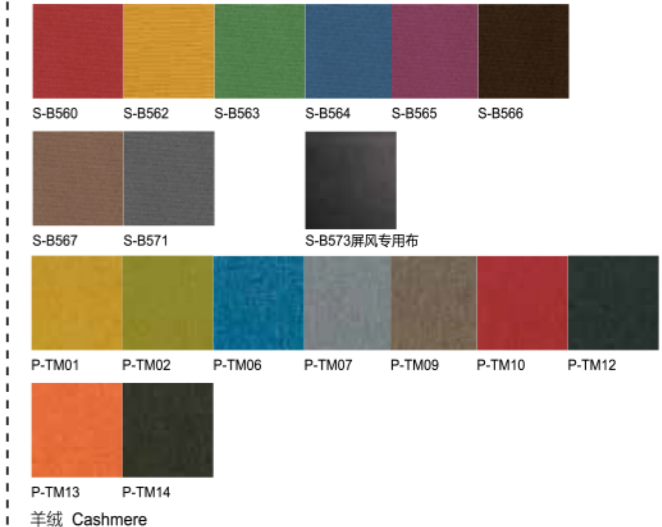

沙发座/扶手/后背 Cushion/arm/back rest

麻绒 Fabric