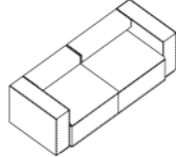

S913.4.QYP

四人位
全真皮
全东北一级落叶松+E1级夹板;
超软高回弹海绵
Four seat sofa
Full top-grain leather
Northeast Top Larch, E1 Plywood,
Ultrasoft High resilience Foam
2650W*1060D*650H*420