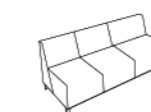

S322.3.MR
三人位
麻绒
白色五金脚
Three people a
Fabric
White metal leg
2000W*780D*745H*430