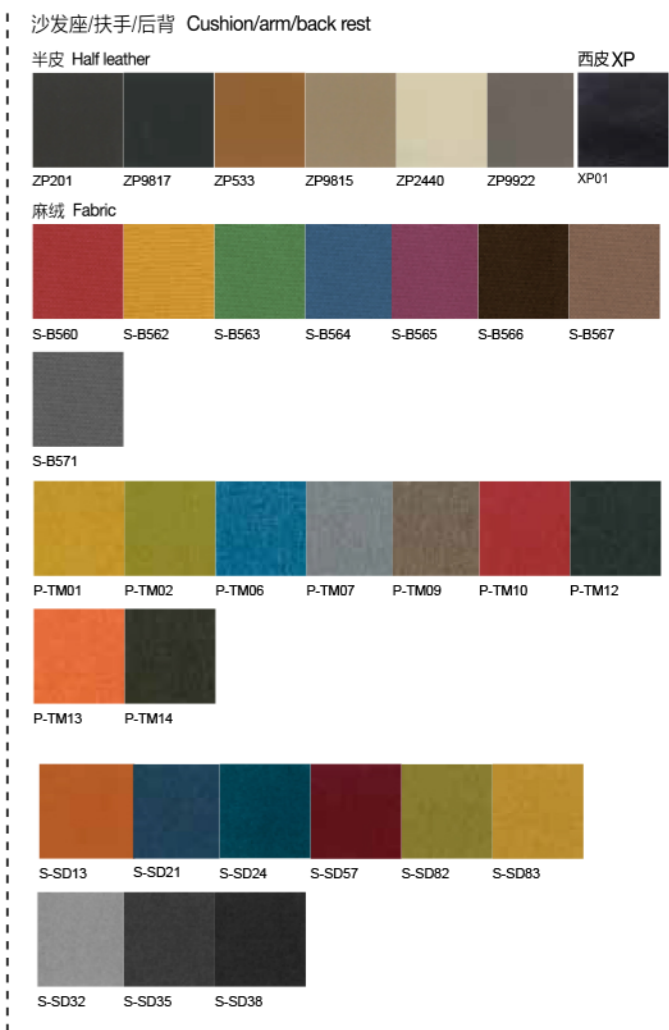

S622.1.MR/XP/CN
单人位
麻绒/西皮/半皮
银色五金脚
One seat sofa
Fabric/PVC/Half leather
Silver metal leg
1030W*860D*820H*435

S622.2.MR/XP/CN
双人位
麻绒/西皮/半皮
银色五金脚
Two seat sofa
Fabric/PVC/Half leather
Silver metal leg
1565W*860D*820H*435

S622.3.MR/XP/CN
三人位
麻绒/西皮/半皮
银色五金脚
Three seat sofa
Fabric/PVC/Half leather
Silver metal leg
2155W*860D*820H*435

S622

S633.1
单人位
麻绒/西皮/半皮
白色五金脚
One seat sofa
Fabric/PVC/Half leather
White metal leg
770W*770D*750H*430

S633.2
双人位
麻绒/西皮/半皮
白色五金脚
Two seat sofa
Fabric/PVC/Half leather
White metal leg
1340W*770D*750H*430

S633.3.MR
三人位
麻绒/西皮/半皮
白色五金脚
Three seat sofa
Fabric/PVC/Half leather
White metal leg
1910W*770D*750H*430

S633