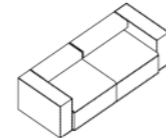

S913.4.QYPD

四人位
全真皮
全东北一级落叶松+E1级夹板+
榫卯结构+清漆防水防虫处理;
超软高回弹+内材乳胶海绵; 全
电动触摸感应开关
Four seat sofa
Full top-grain leather
Northeast Top Larch+E1
Plywood+Tenon and Mortise
Structure+Waterproof and insect-
resistant Varnished; Ultrasoft High
resilience Foam+Inner Material
Latex Foam; All-electric touch
induced switch
2650W*1060D*650H*420