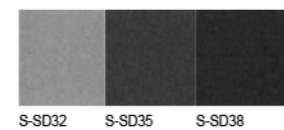

花怡 / Flower.1

双色搭配的花怡沙发椅，设计灵感源自灵巧别致的花瓣。流畅圆润的线条更显舒适，多变色彩让洽谈空间灵动跳跃。

Two-tone matching sofa chair - "Huayi", its design inspiration was from smart chic petal. The lines are so smooth and easy with the addition of colourful that makes the whole conference area flexible.

沙发座/扶手/后背 Cushion/arm/back rest

麻绒 Fabric

半皮 Half leather