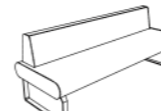

S321.2ZK.MR

双位直排带背
麻绒
电镀椭圆钢管五金脚
C50高密度海绵
Armless Loveseat
Fabric
Electroplating elliptical tube metal leg
High-density Foam
1350W*775D*715H*420