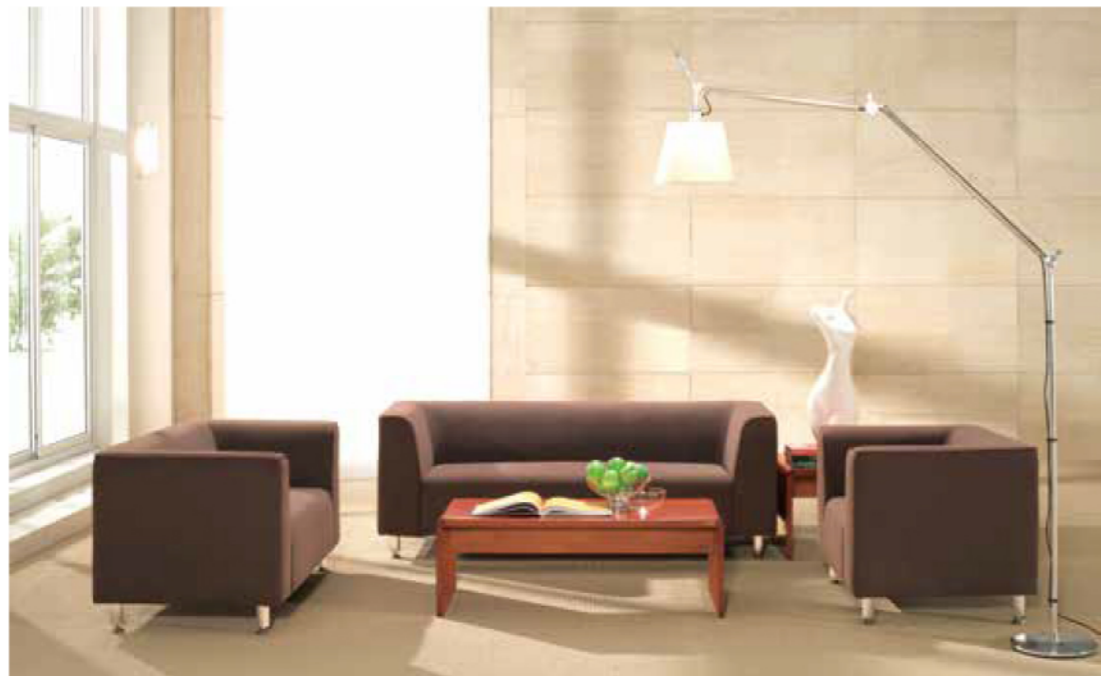

简约而不简单

用“简约而不简单”来形容这组沙发，还真是贴切。简单的造型和线条，与周围的一切如此和谐，却掩饰不住浑然天成、端庄大方的高贵气质。把简单的东西做好了，其实最难。简单到极致，是一种境界。做沙发和做人做事一样。

Concise But not Simple

This kind of sofa has concise appearance and lines,dignified temperament.It can harmoniously match with surroundings.

In fact, to make a piece of extreme concise furniture is the difficult.And this kind of sofa did well.

沙发座/扶手/后背 Cushion/arm/back rest

麻绒 Fabric

S-B560 S-B562 S-B563 S-B564 S-B565

S-B566 S-B567 S-B571

P-TM01 P-TM02 P-TM06 P-TM07 P-TM09 P-TM10 P-TM12

P-TM13 P-TM14

S-SD13 S-SD21 S-SD24 S-SD57 S-SD82 S-SD83

S-SD32 S-SD35 S-SD38

SF002.1.MR

单人位
麻绒
普通五金脚
One seat sofa
Fabric
Normal Metal leg
1000W*770D*670H*410

SF002.2.MR

双人位
麻绒
普通五金脚
Two seat sofa
Fabric/PU leather
Normal Metal leg
1480W*770D*670H*410

SF002.3.MR

三人位
麻绒
普通五金脚
Three seat sofa
Fabric/PU leather
Normal Metal leg
1990W*770D*670H*410

SF002

沙发座/扶手/后背 Cushion/arm/back rest

半皮 Half leather

ZP9817

西皮 XP

XP01

SF032.1.XP/YP

单人位
西皮 / 半皮
One seat sofa
PU /Half leather
1175W*940D*880H*435

SF032.2.XP/YP

双人位
西皮 / 半皮
Two seat sofa
PU /Half leather
1740W*940D*880H*435

SF032.3.XP/YP

三人位
西皮 / 半皮
Three seat sofa
PU /Half leather
2330W*940D*880H*435

SF032