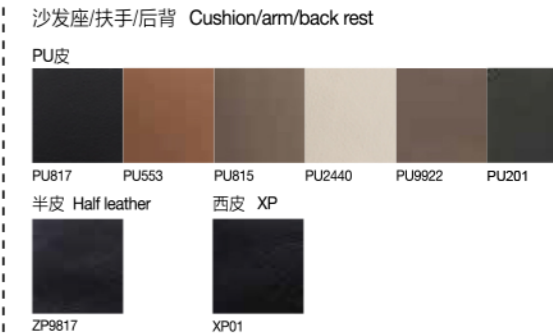

时尚的外观，舒适的坐感，电镀的金属脚，相融而生，不经意间彰显一种尊贵高雅，传承巴塞罗那拉点元素，简单、精致、纯粹、优雅，打造最舒适的空间享受。

Fashionable appearance, comfortable seating, electroplating metal feet, all combined together, inadvertently reveal a kind of noble elegant, inherit the Barcelona element—simple, delicate, pure, elegant and create the most comfortable space to enjoy.

单人位
麻绒/PU/半皮
电镀五金脚
One seat sofa
Fabric/PU/Half leather
Plating metal feet
805W*800D*760H*420

SR60.3
三人位
麻绒/PU/半皮
电镀五金脚
Three seat sofa
Fabric/PU/Half leather
Plating metal feet
1950W*800D*760H*420

SR60

这款沙发可以说既包涵了中国的方正哲学，又将现代几何线条运用得恰到好处，可谓中西合璧。而V型坐感空间又体现了现代商务空间的大气从容，正是成功精英的内在写照。

This sofa could be considered as the founder of China philosophy and proper application of modern geometry line, match well of Chinese and western. And V sitting sense reflects the modern commercial atmosphere, which is just the inner portrayal of successful elite.

ST60.1
单人位
西皮/PU皮/半皮
不锈钢五金脚
One seat sofa
XP/PU/Half leather
Stainless steel metal feet
910W*850D*820H*430

ST60.3
三人位
西皮/PU皮/半皮
不锈钢五金脚
Three seat sofa
XP/PU/Half leather
Stainless steel metal feet
2005W*850D*820H*430

ST60