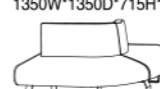

S321.2ZJ.MR

负90°带背
麻绒
电镀椭圆钢管五金脚
C50高密度海绵
Armless Sofa
Fabric
Electroplating elliptical tube metal leg
High-density Foam
1350W*1350D*715H*420