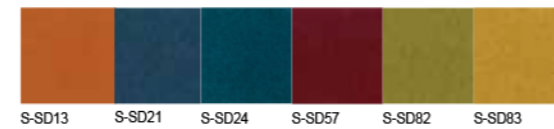

花怡 / Flower.1

双色搭配的花怡沙发椅，设计灵感源自灵巧别致的花瓣。流畅圆润的线条更显舒适，多变色彩让洽谈空间灵动跳跃。

Two-tone matching sofa chair - "Huayi", its design inspiration was from smart chic petal. The lines are so smooth and easy with the addition of colourful that makes the whole conference area flexible.

沙发座/扶手/后背 Cushion/arm/back rest

麻绒 Fabric

半皮 Half leather