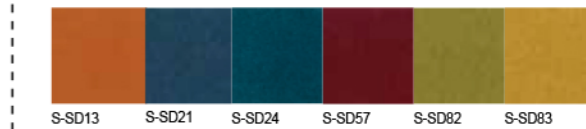

花伴 / Flower.8

花伴系列休闲沙发椅如同优美的旋律流淌在休闲空间中，多变的造型让空间更灵动、自由度更高，打破办公空间的沉闷。

Series, the flexible modeling makes the office more dynamic and provide you a pleasant office environment.

沙发座/扶手/后背 Cushion/arm/back rest

麻绒 Fabric

SF36.1.MR

单人位
麻绒
One seat sofa
Fabric
420*400*430mm

SF36.2.MR

两人位
麻绒
Two seat sofa
Fabric
800*400*430mm

SF36.1.G.MR

茶几位
麻绒
Ottoman
Fabric
420*400*520mm