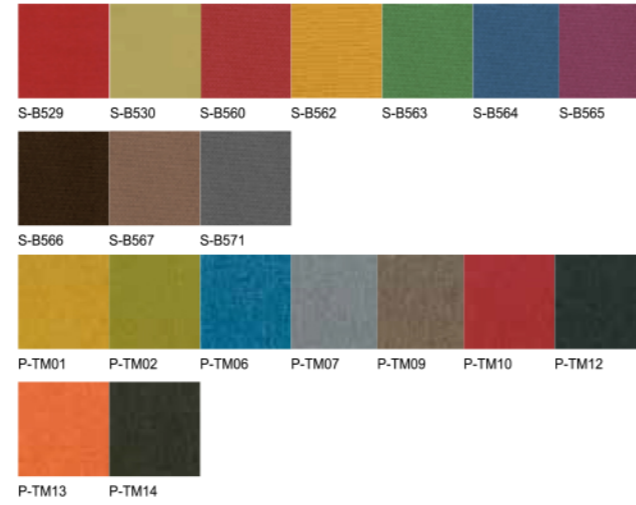

沙发座/扶手/后背 Cushion/arm/back rest

麻绒 Fabric