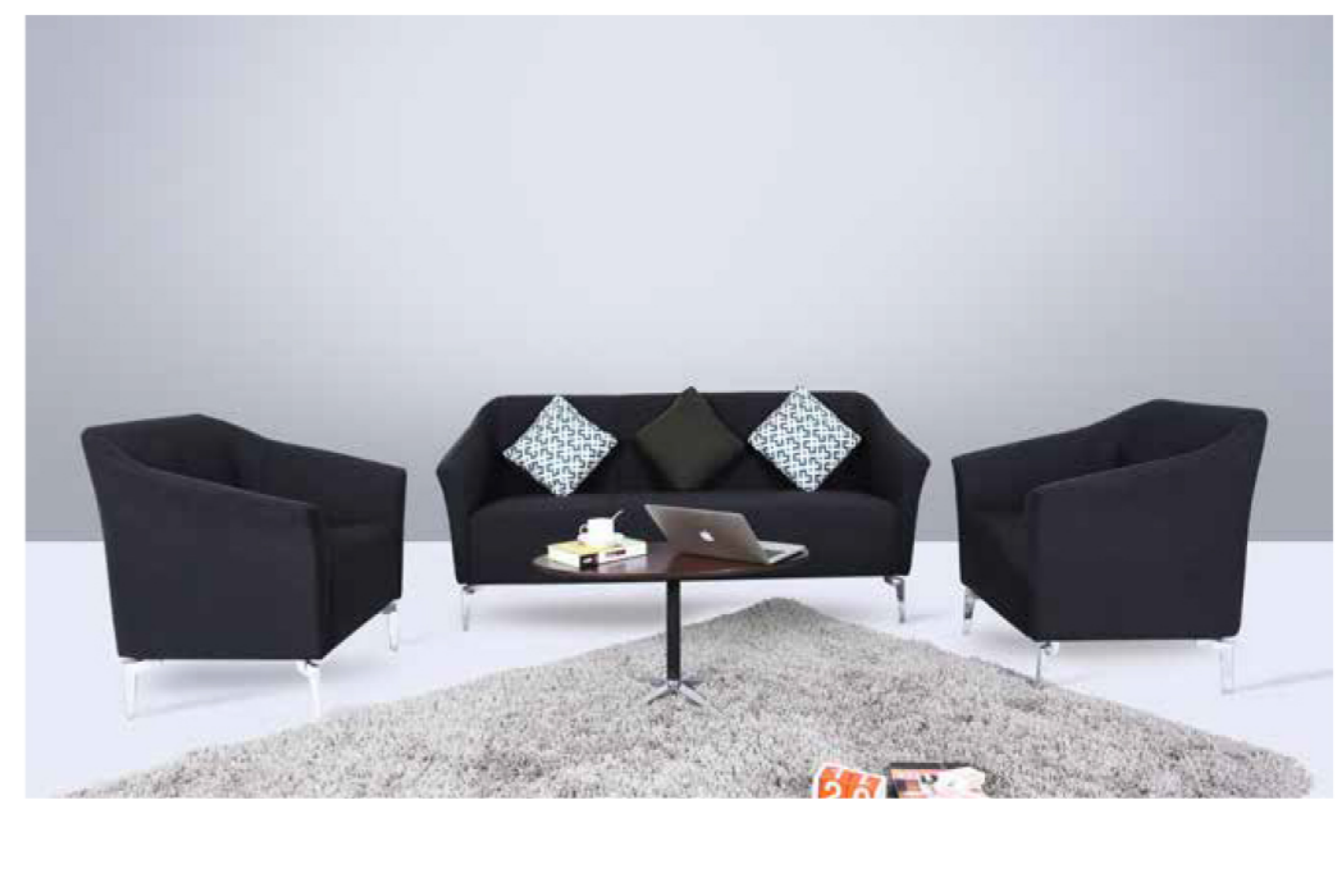

花尔 / Flower.2

圆润的造型、优雅的弧度犹如绽放的花朵，花尔沙发让空间更加亲近柔和，多种色彩能够配合空间的各种需求。

With mellow shape and Elegant radian which just like a blooming flower, sofa makes your zone more kindly and gentle. And its various color choices just can meet the diverse needs of space.

沙发座/扶手/后背 Cushion/arm/back rest

麻绒 Fabric

S-SD13 S-SD21 S-SD24 S-SD57 S-SD82 S-SD83

S-SD32 S-SD35 S-SD38

SF64.1.MR

单人位
麻绒

One seat sofa
Fabric
760*720*800*460mm

SF64.3.MR

三人位
麻绒

Three seat sofa
Fabric
1830*720*800*460mm

SF64.2.MR

两人位
麻绒

Two seat sofa
Fabric
1300*720*800*460mm

花尔 / Flower.2

简洁利落的线条勾勒出与众不同的气质，棉麻材质搭配金属下脚，柔美而简练。

Concise and clear line outline unique temperament, cotton material matching metal leg, it looks soft, beautiful and nice.

沙发座/扶手/后背 Cushion/arm/back rest

麻绒 Fabric

S-SD13 S-SD21 S-SD24 S-SD57 S-SD82 S-SD83

S-SD32 S-SD35 S-SD38

SF65.1.MR

单人位
麻绒

One seat sofa
Fabric
740*720*760*440mm

SF65.3.MR

三人位
麻绒

Three seat sofa
Fabric
1820*720*760*440mm

SF65.2.MR

两人位
麻绒

Two seat sofa
Fabric
1280*720*760*440mm

SF64

SF65