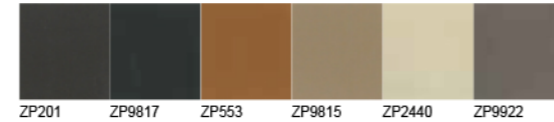

SF35.1.MR.G

单人位
麻绒
黑色 PP 固定脚
One seat sofa
Fabric
Black Plastic fixed leg
640*660*790*460mm

SF35.1.CN.G

单人位固定
半皮
黑色 PP 固定脚
One seat sofa
Half leather
Black Plastic fixed leg
640*660*790*460mm

SF35.1.MR.L

单人位
麻绒
黑色 PP 滚轮
One seat sofa
Fabric
Black Plastic Roller
640*660*790*460mm

SF35.1.CN.L

单人位
半皮
黑色 PP 滚轮
One seat sofa
Half leather
Black Plastic Roller
640*660*790*460mm