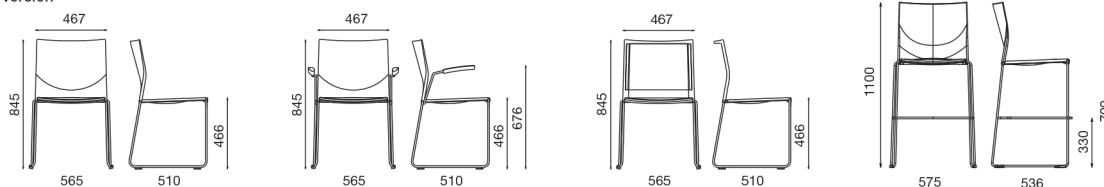

Versione plastica - Plastic version

Impilabilità massimo 4 sgabelli.
Stackability: maximum 4 stools.