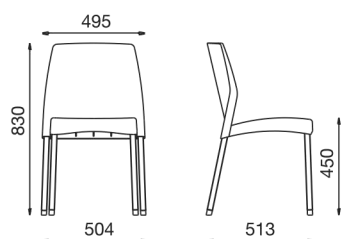

For minimum order quantity please contact
OMP Group Sales Department.

4 pz. per scatola/4 pcs per box
Peso totale scatola/Total box weight: 17 Kg
Dimensioni scatola/Box size: 700x510x1050 mm

DIMENSIONI - DIMENSIONS