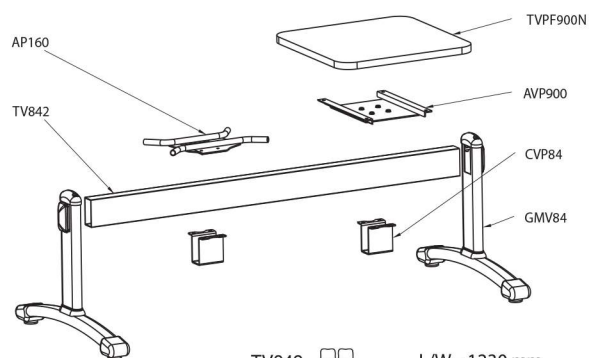

Flash 160

Design: OMP R&D

TV842		L/W= 1230 mm
TV843		L/W= 1850 mm
TV844		L/W= 2460 mm
TV845		L/W= 2950 mm