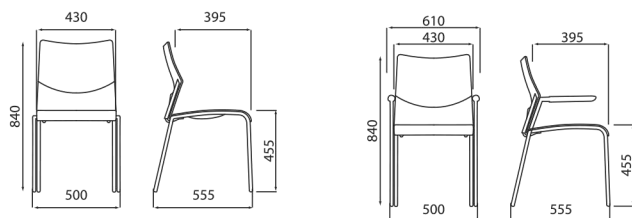

PARTI IN METALLO - METAL PARTS

Telaio verniciato grigio
lucido
Polished grey painted
frame

Cromato
Chromium-plated

DIMENSIONI - DIMENSIONS

TV842		L/W= 1230 mm
TV843		L/W= 1850 mm
TV844		L/W= 2460 mm
TV845		L/W= 2950 mm