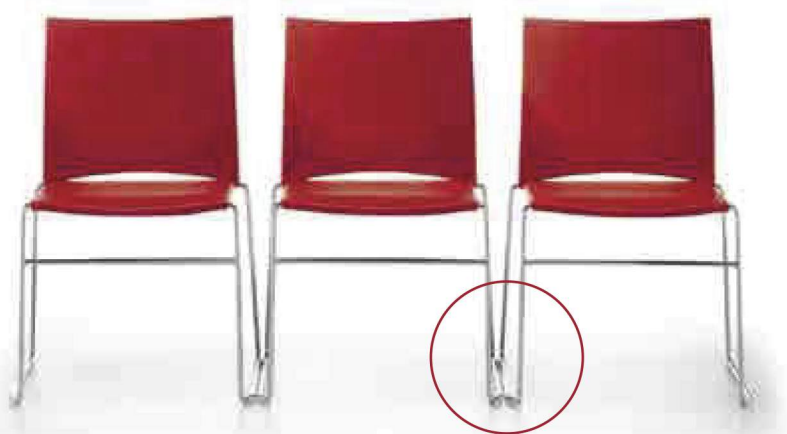

L'aggancio laterale viene fatto tramite i piedini in plastica
Chair's side linking with plastic feet