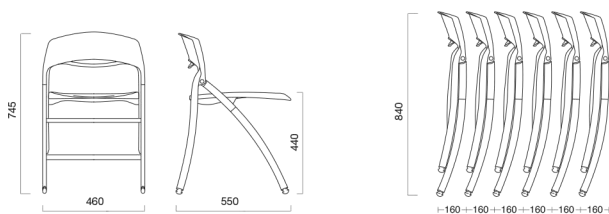

DIMENSIONI - DIMENSIONS

Ordine di almeno 100 Pz per versione con agganci
At least 100 PCs order for version with linking device