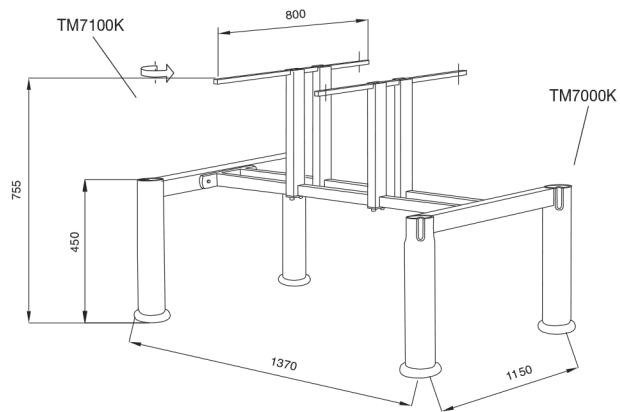

Twin 900

Design: OMP R&D

Versione monoblocco
Enbloc frame version

Piano consigliato: 120x180 cm
Suggested tabletop: 120x180 cm