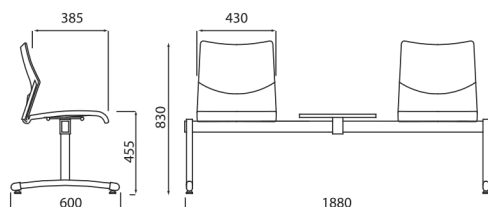

PARTI IN METALLO - METAL PARTS

Telaio verniciato grigio
lucido
Polished grey painted
frame

Cromato
Chromium-plated

DIMENSIONI - DIMENSIONS

TV842		L/W= 1230 mm
TV843		L/W= 1850 mm
TV844		L/W= 2460 mm
TV845		L/W= 2950 mm