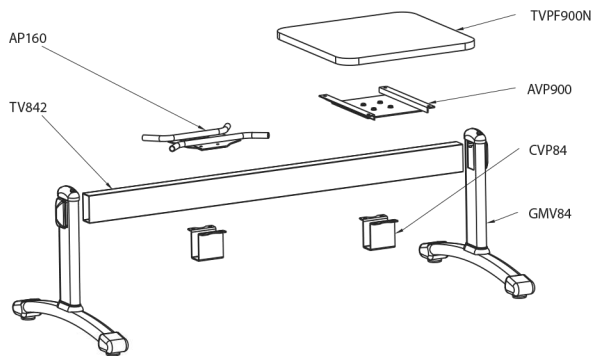

Mono 170

Design: Giancarlo Bisaglia

TV842		L/W= 1230 mm
TV843		L/W= 1850 mm
TV844		L/W= 2460 mm
TV845		L/W= 2950 mm