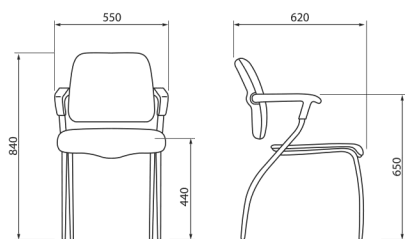

PARTI IN METALLO - METAL PARTS

Telaio verniciato
alluminio gofrato
Embossed aluminium
painted frame

Cromato
Chromium-plated